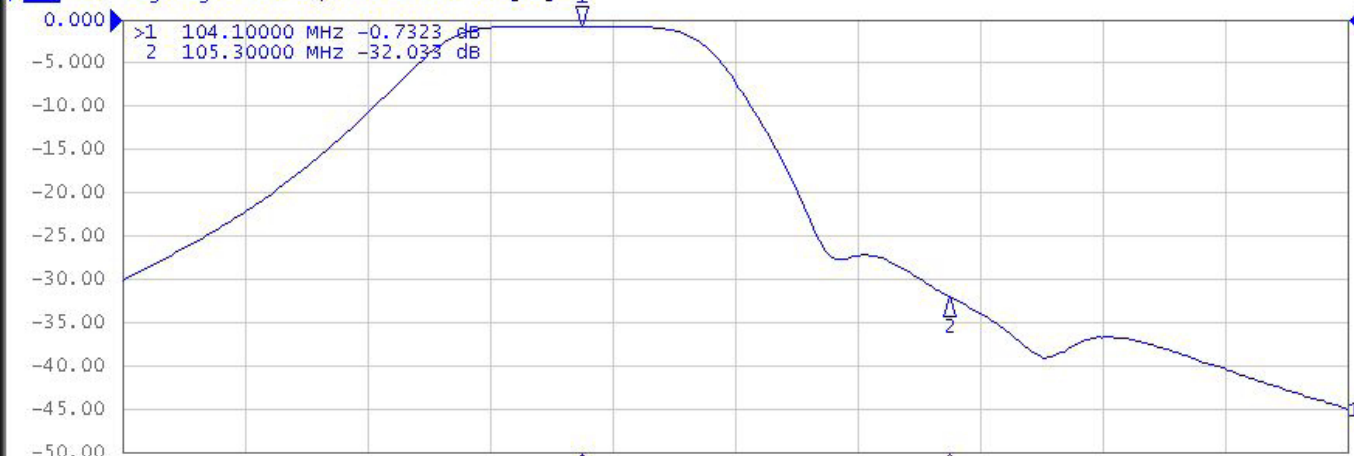

Marker 1 104.1 MHz

FDT/6000S

Tr1 S21 Log Mag 5.000 dB/ Ref 0.000 dB [ER]

Tr2 S11 Log Mag 5.000 dB/ Ref 0.000 dB [F1]

1 Center 104.6 MHz

IFBW 30 kHz

Span 4 MHz Cor |

Marker