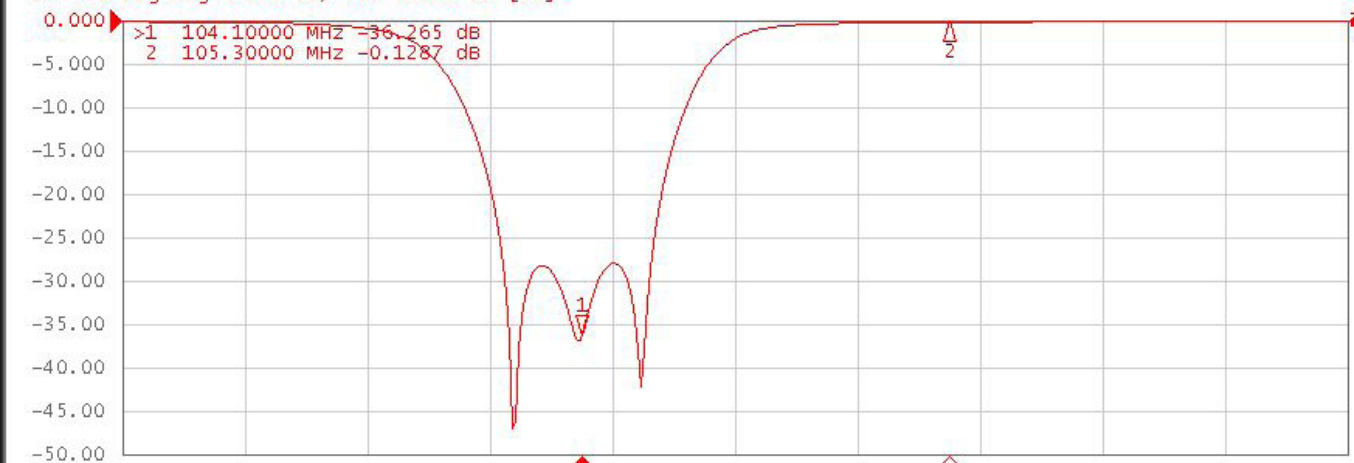

Marker 1 104.1 MHz

FDT/6000S

Tr1 S21 Log Mag 5.000 dB/ Ref 0.000 dB [ER]

Tr2 S11 Log Mag 5.000 dB/ Ref 0.000 dB [F1]

1 Center 104.6 MHz

IFBW 30 kHz

Span 4 MHz Cor |

Marker

✓ Marker 1

✓ Marker 2

Marker 3

Marker 4

More Markers ▶

Ref Marker

Clear Marker
MenuMarker ->
Ref MarkerRef Marker Mode
OFF

Return