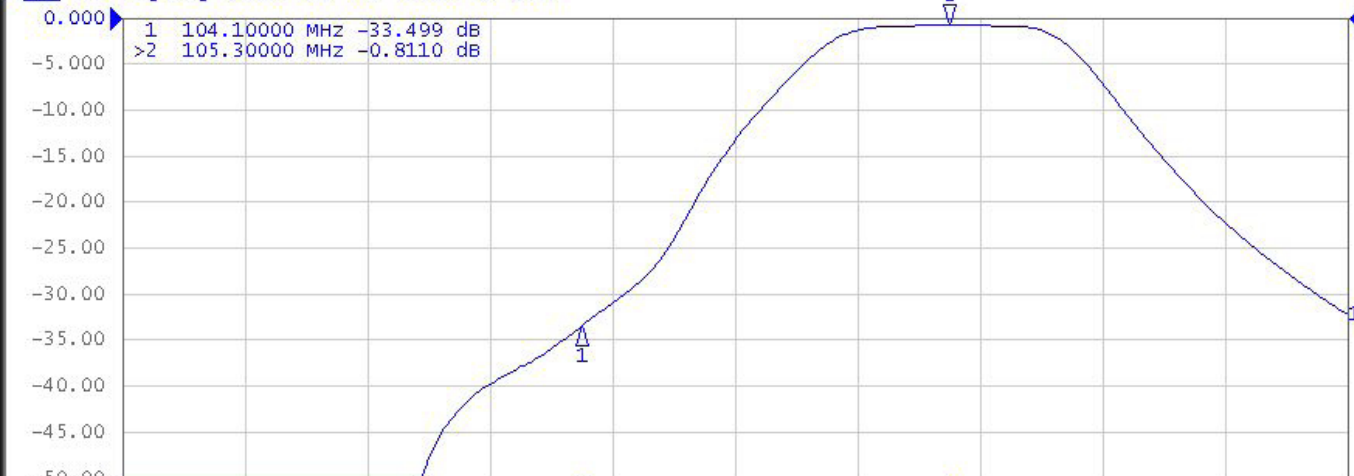

FDT/6000S

Tr1 S21 Log Mag 5.000 dB/ Ref 0.000 dB [ER]

Tr2 S11 Log Mag 5.000 dB/ Ref 0.000 dB [F1]

1 Center 104.6 MHz

IFBW 30 kHz

Span 4 MHz Cor |

Enhanced Response

85032B/E

Select Ports

2-1 (S21 S11) *

Open

Open(f)

Short

Short(f)

Load

Broadband