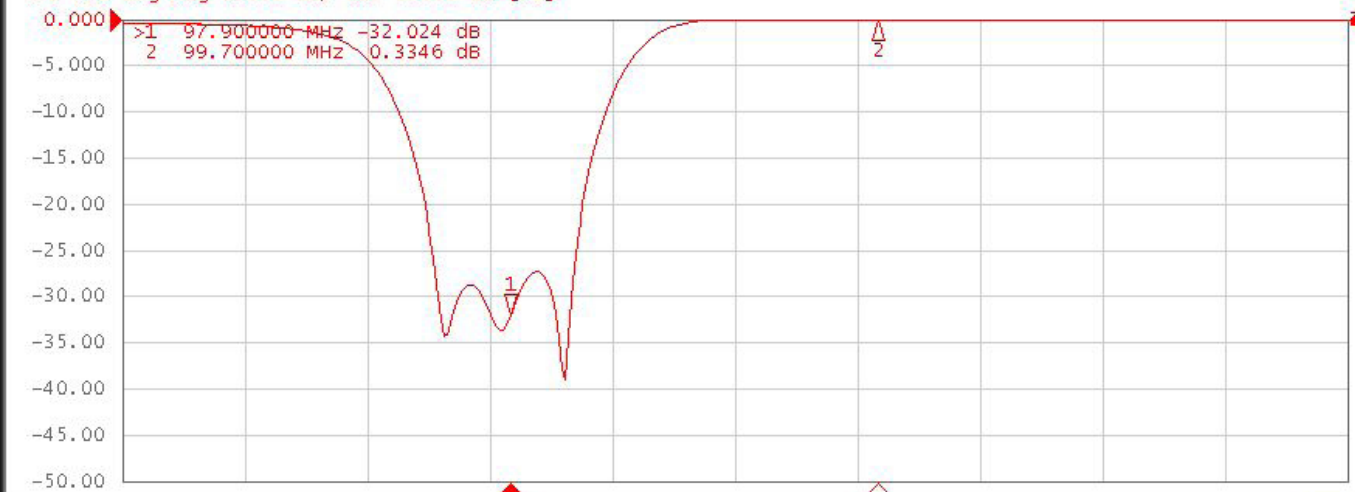

FDT/2000S-H

Tr1 S21 Log Mag 5.000 dB/ Ref 0.000 dB [ER Smo]

Tr2 S11 Log Mag 5.000 dB/ Ref 0.000 dB [F1]

System

Print

Abort Printing

Printer Setup...

Invert Image  
ON