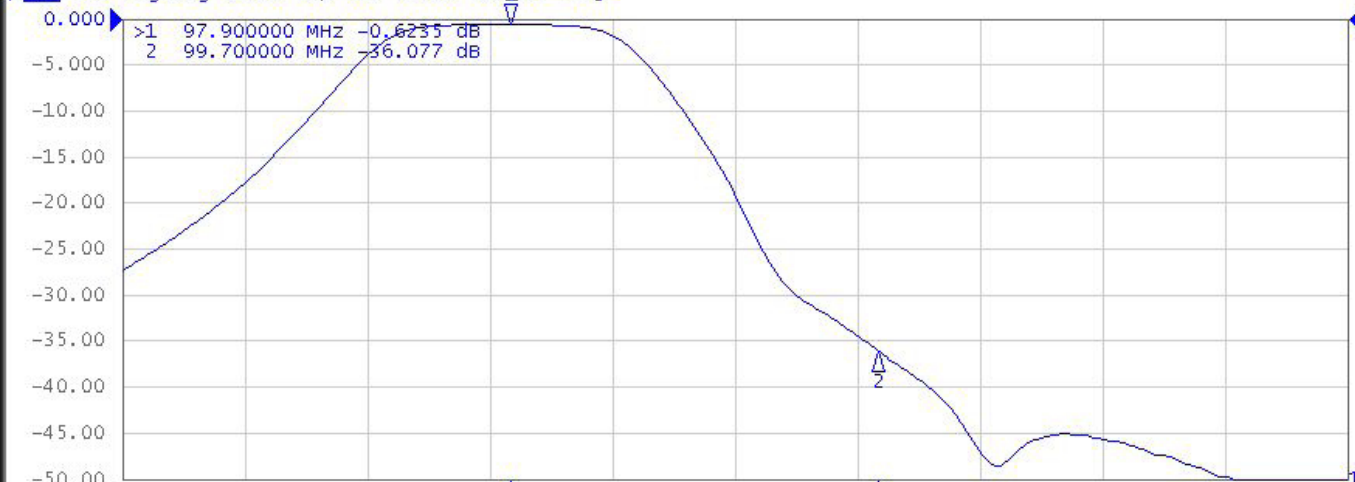

FDT/2000S-H

Tr1 S21 Log Mag 5.000 dB/ Ref 0.000 dB [ER Smo]

Tr2 S11 Log Mag 5.000 dB/ Ref 0.000 dB [F1]

System

Print

Abort Printing

Printer Setup...

Invert Image  
ON