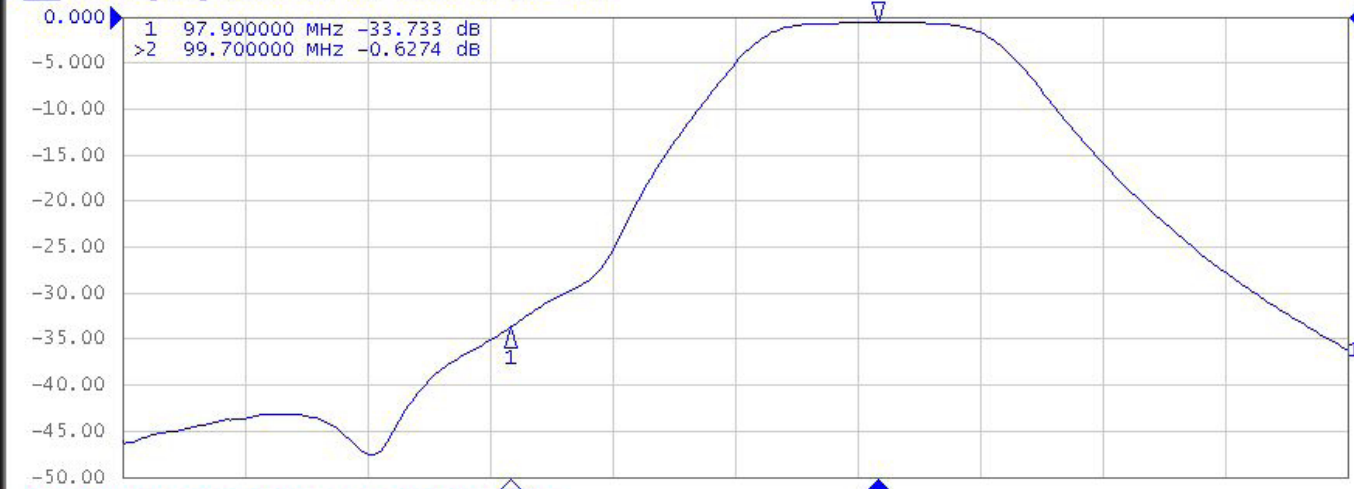

FDT/2000S-H

Tr1 S21 Log Mag 5.000 dB/ Ref 0.000 dB [ER smo]

Tr2 S11 Log Mag 5.000 dB/ Ref 0.000 dB [F1]

1 Center 99 MHz

IFBW 30 kHz

Span 6 MHz C?

System

Print