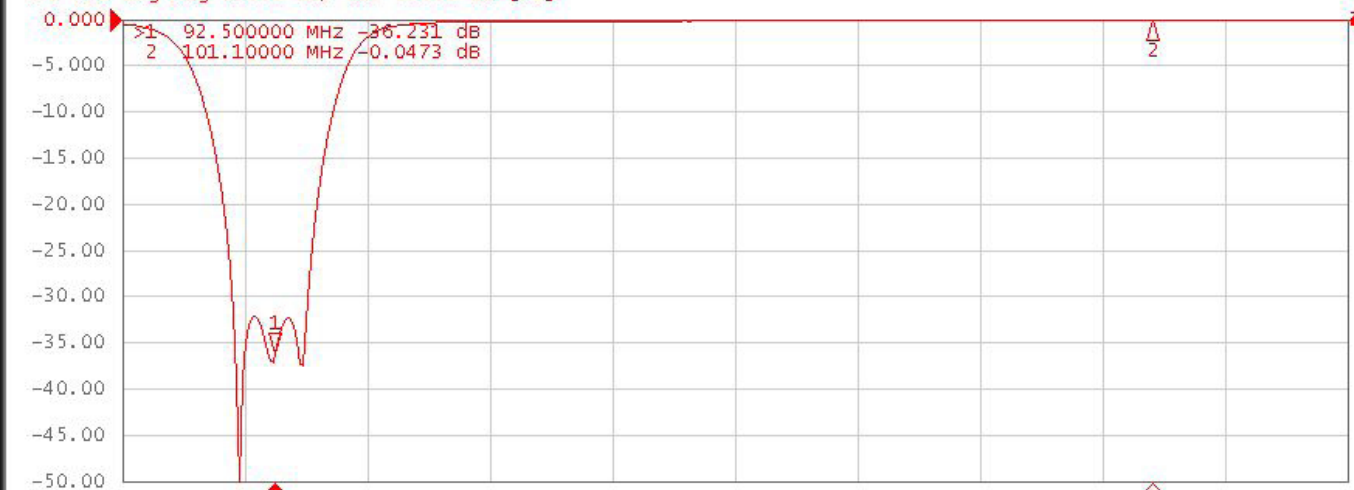

FDT/2000S

Tr1 S21 Log Mag 5.000 dB/ Ref 0.000 dB [RT]

Tr2 S11 Log Mag 5.000 dB/ Ref 0.000 dB [F1]

1 Center 97 MHz

IFBW 30 kHz

Span 12 MHz

Cl

System