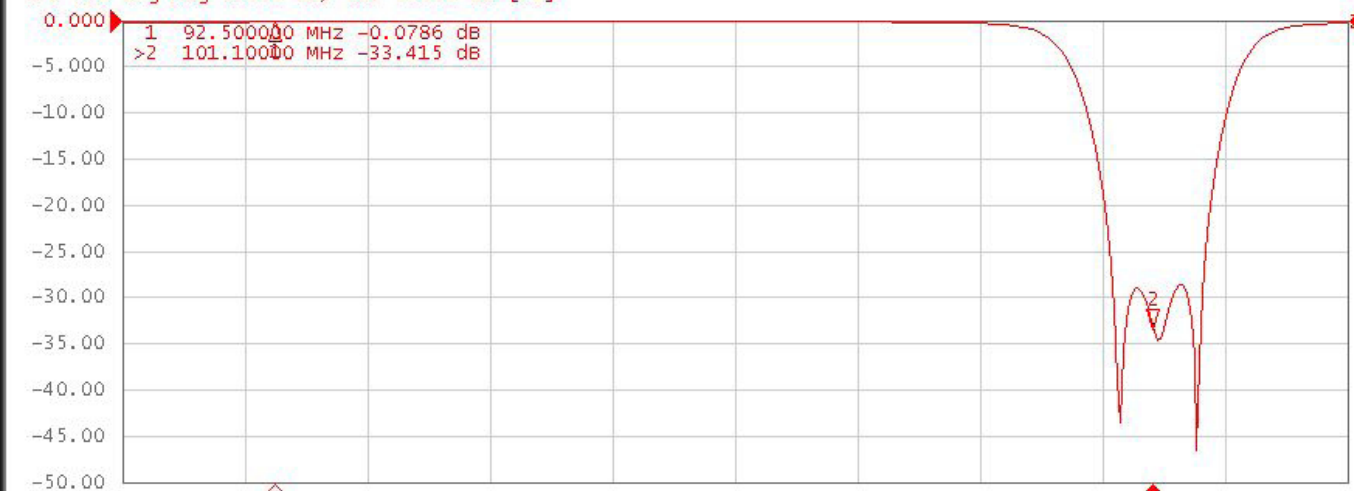

FDT/2000S

▶ Tr1 S21 Log Mag 5.000 dB/ Ref 0.000 dB [RT]

Tr2 S11 Log Mag 5.000 dB/ Ref 0.000 dB [F1]

1 Center 97 MHz

IFBW 30 kHz

Span 12 MHz Cl |

System

Print

Abort Printing

Printer Setup...

Invert Image

ON

Dump  
Screen Image...

Misc Setup ▶

Backlight

ON