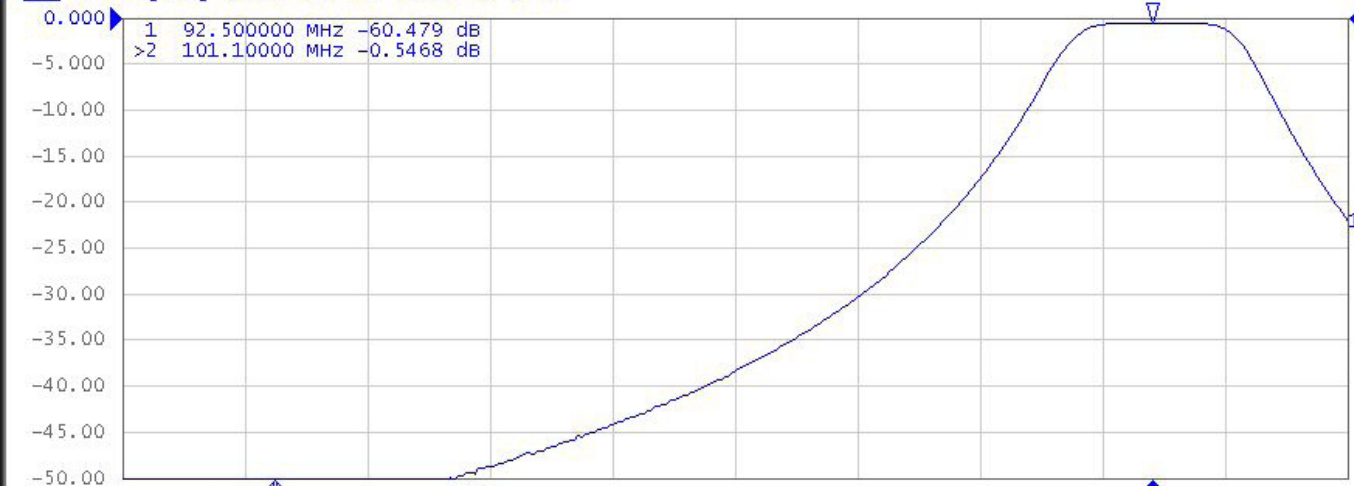

FDT/2000S

▶ Tr1 S21 Log Mag 5.000 dB/ Ref 0.000 dB [RT]

Tr2 S11 Log Mag 5.000 dB/ Ref 0.000 dB [F1]

1 Center 97 MHz

IFBW 30 kHz

Span 12 MHz Cl |

System

Print