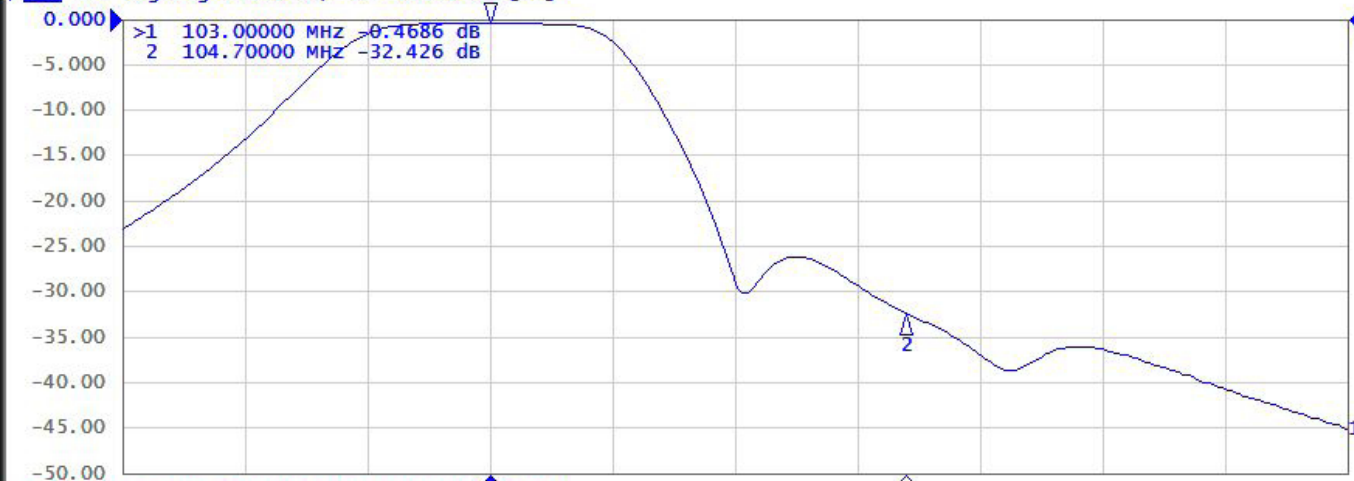

FDT/10000S

Tr1 S21 Log Mag 5.000 dB/ Ref 0.000 dB [RT]

Tr2 S11 Log Mag 5.000 dB/ Ref 0.000 dB [F1]

1 Center 104 MHz

IFBW 30 kHz

Span 5 MHz C I

System

Print