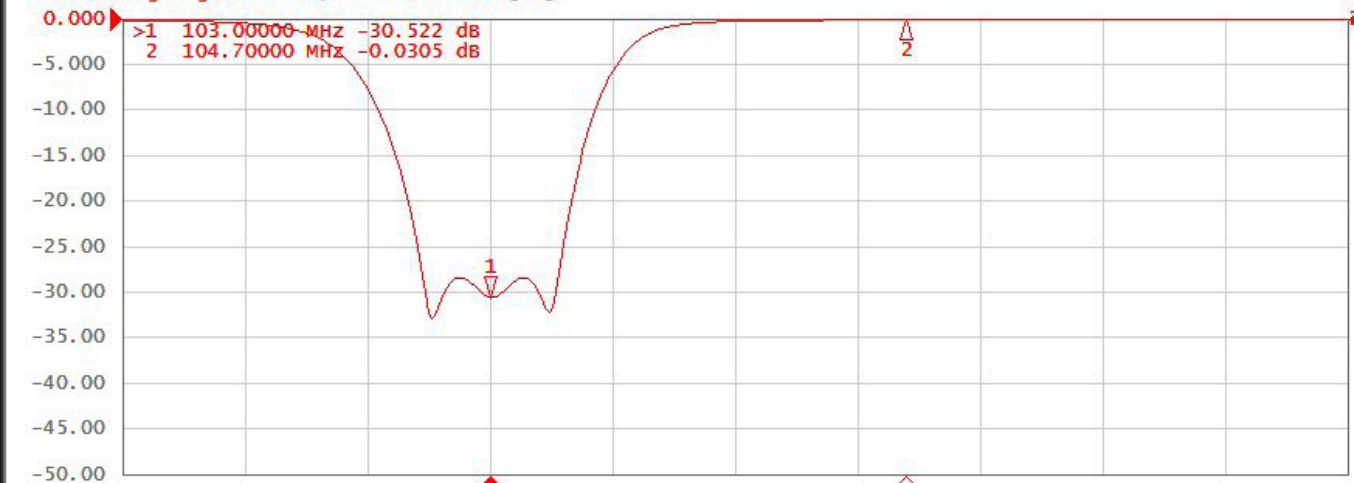

FDT/10000S

Tr1 S21 Log Mag 5.000 dB/ Ref 0.000 dB [RT]

Tr2 S11 Log Mag 5.000 dB/ Ref 0.000 dB [F1]

1 Center 104 MHz

IFBW 30 kHz

Span 5 MHz C I

System

Print