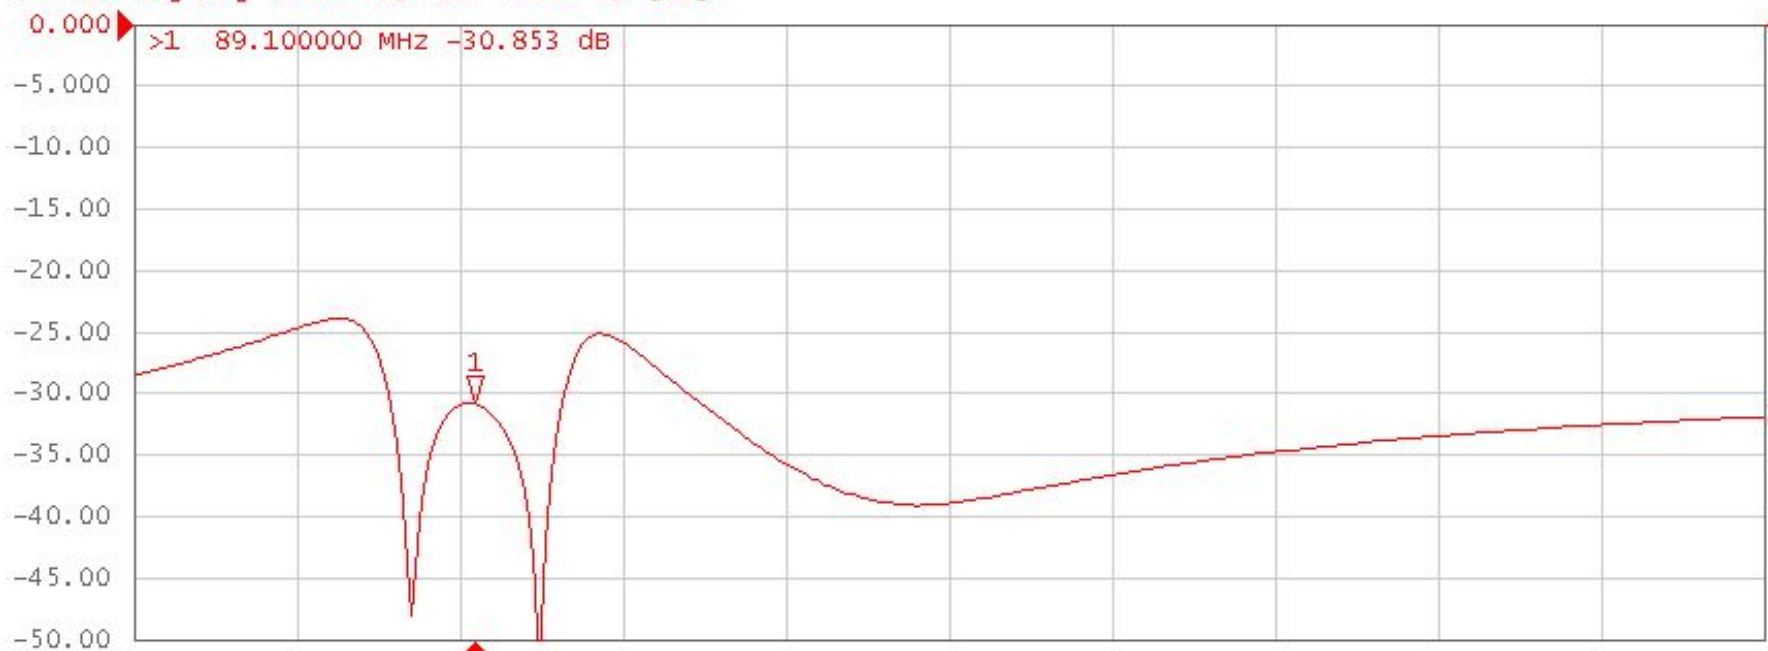

FDT/10000 N.B. IN - OUT

Tr1 S21 Log Mag 5.000 dB/ Ref 0.000 dB [ER]

Tr2 S11 Log Mag 5.000 dB/ Ref 0.000 dB [F1]

- System
- Print
- Abort Printing
- Printer Setup...
- Invert Image
ON
- Dump Screen Image...
- Misc Setup
- Backlight
ON
- Overload Recovery
- Firmware Revision
- Service Menu
- Help
- Return