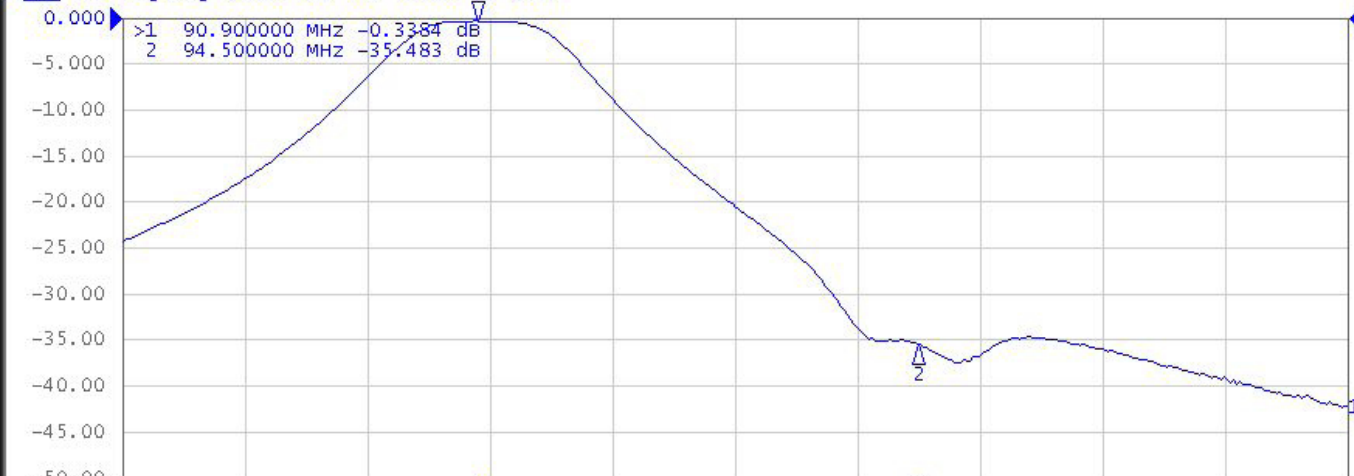

FDB/600DS

Tr1 S21 Log Mag 5.000 dB/ Ref 0.000 dB [ER]

Tr2 S11 Log Mag 5.000 dB/ Ref 0.000 dB [F1]

System

Print

Abort Printing

Printer Setup...

Invert Image