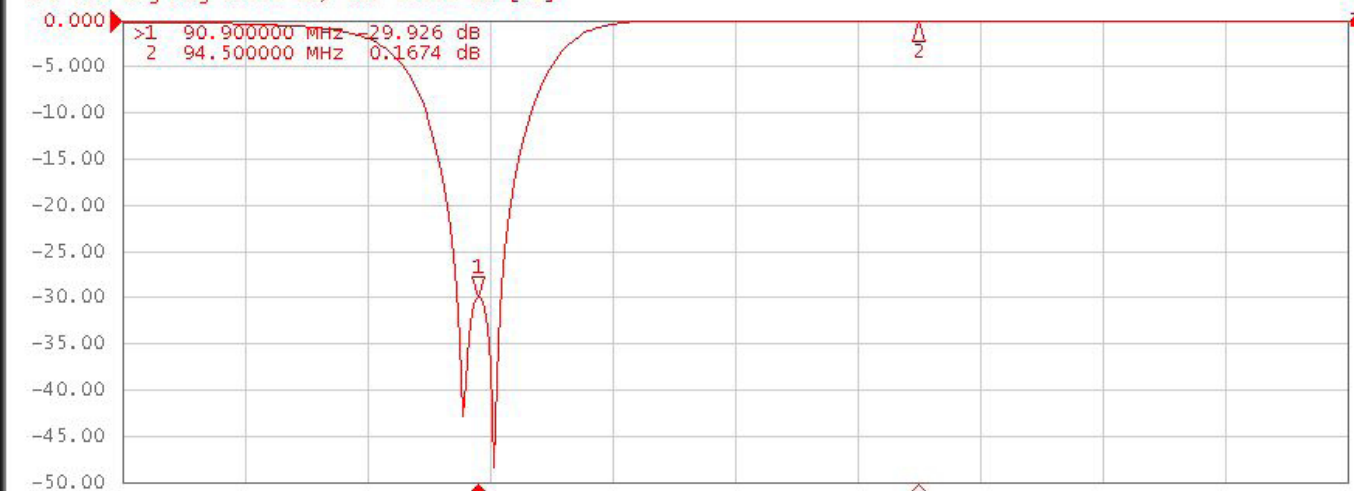

FDB/600DS

Tr1 S21 Log Mag 5.000 dB/ Ref 0.000 dB [ER]

Tr2 S11 Log Mag 5.000 dB/ Ref 0.000 dB [F1]

System

Print

Abort Printing

Printer Setup...

Invert Image