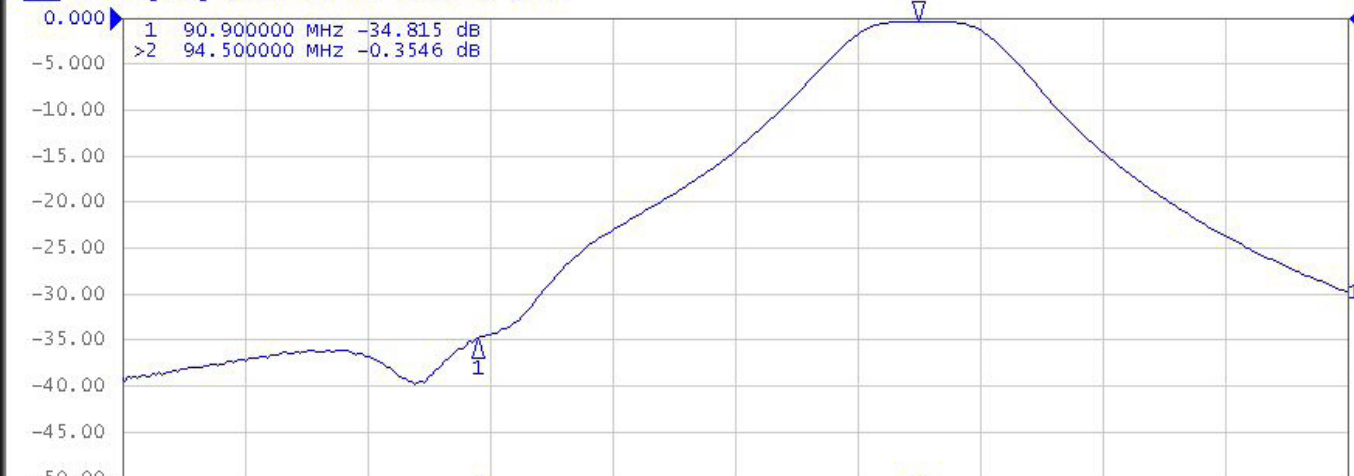

FDB/600DS

Tr1 S21 Log Mag 5.000 dB/ Ref 0.000 dB [ER]

Tr2 S11 Log Mag 5.000 dB/ Ref 0.000 dB [F1]

1 Center 93 MHz

IFBW 30 kHz

Span 10 MHz C?

System

Print