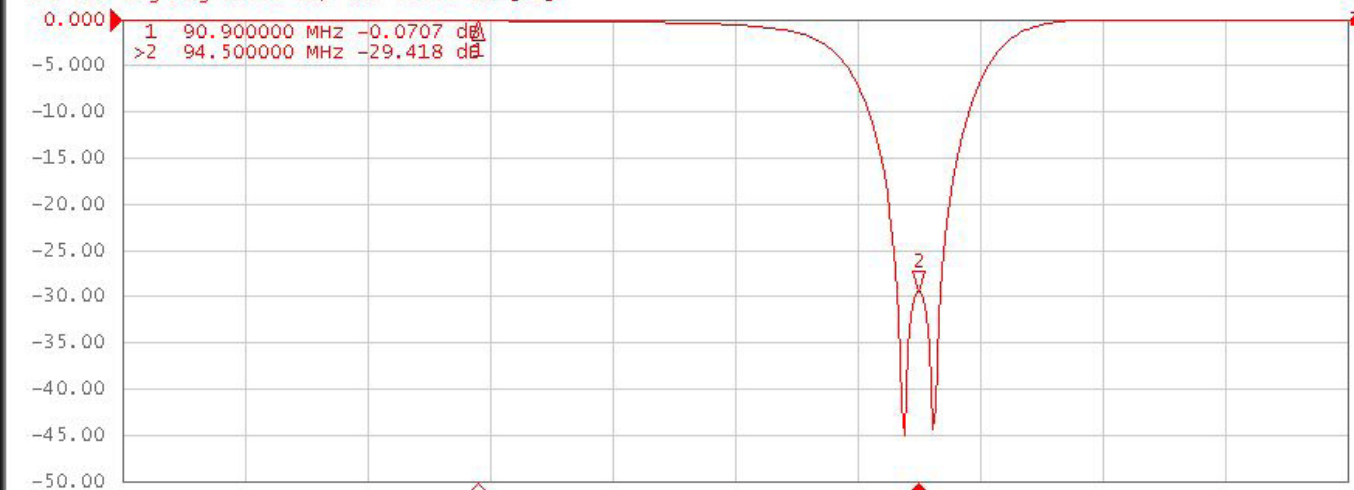

FDB/600DS

Tr1 S21 Log Mag 5.000 dB/ Ref 0.000 dB [ER]

Tr2 S11 Log Mag 5.000 dB/ Ref 0.000 dB [F1]

1 Center 93 MHz

IFBW 30 kHz

Span 10 MHz C?

System

Print