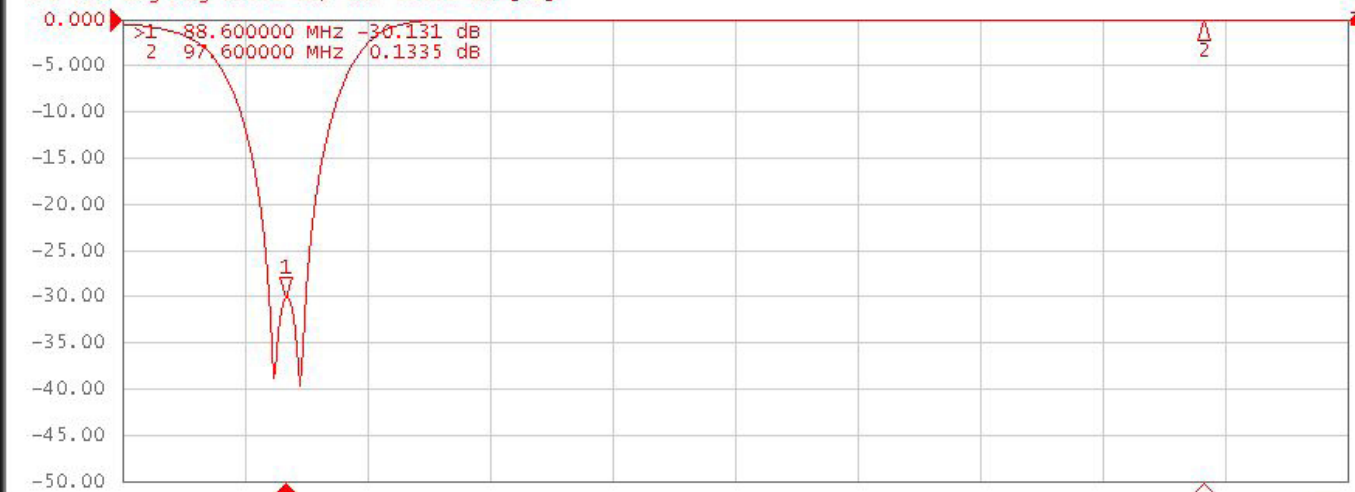

FDB/4000S

Tr1 S21 Log Mag 5.000 dB/ Ref 0.000 dB [ER]

Tr2 S11 Log Mag 5.000 dB/ Ref 0.000 dB [F1]

System

Print

Abort Printing

Printer Setup...

Invert Image  
ON