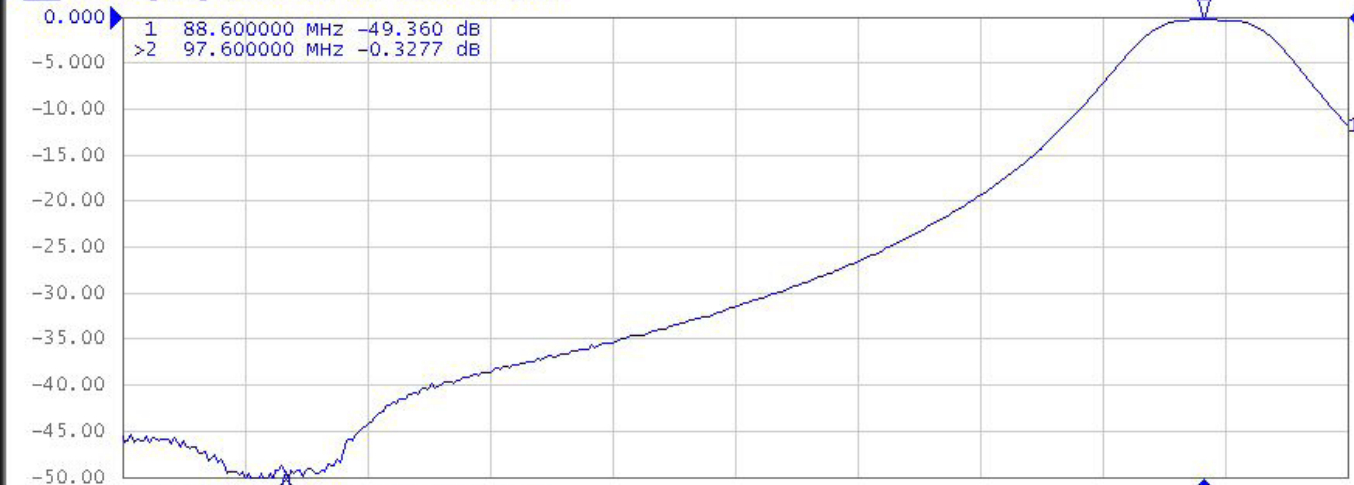

FDB/4000S

▶ Tr1 S21 Log Mag 5.000 dB/ Ref 0.000 dB [ER]

Tr2 S11 Log Mag 5.000 dB/ Ref 0.000 dB [F1]

1 Center 93 MHz

IFBW 30 kHz

Span 12 MHz C? |

Meas Stop ExtRef 2017-11-28 01:07

System