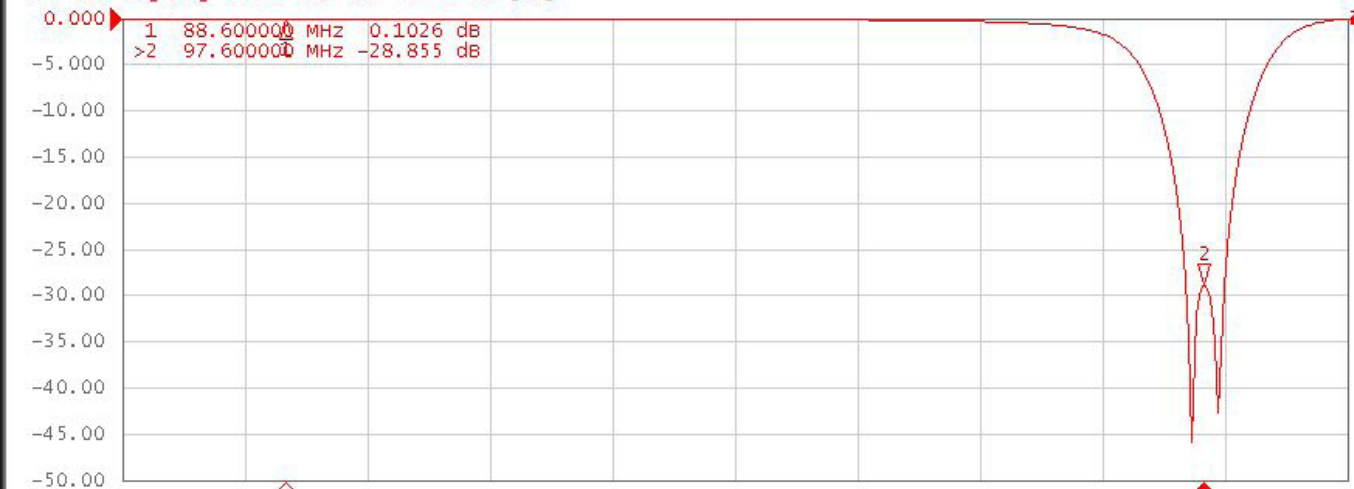

FDB/4000S

▶ Tr1 S21 Log Mag 5.000 dB/ Ref 0.000 dB [ER]

Tr2 S11 Log Mag 5.000 dB/ Ref 0.000 dB [F1]

1 Center 93 MHz

IFBW 30 kHz

Span 12 MHz C? |

Meas Stop ExtRef 2017-11-28 01:07

System