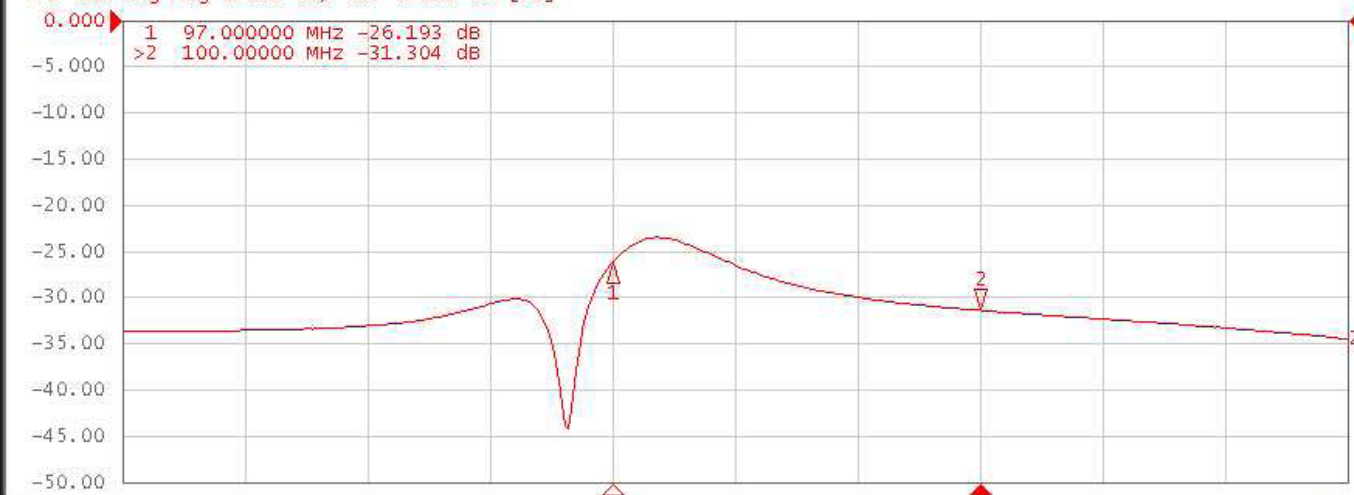

FDB/4000 W,B IN - OUT

Tr1 S21 Log Mag 5.000 dB/ Ref 0.000 dB [RT]

Tr2 S11 Log Mag 5.000 dB/ Ref 0.000 dB [F1]

1 Center 98 MHz

IFBW 30 kHz

Span 10 MHz Cor |

Meas Stop ExtRef 2015-02-13 00:11

System