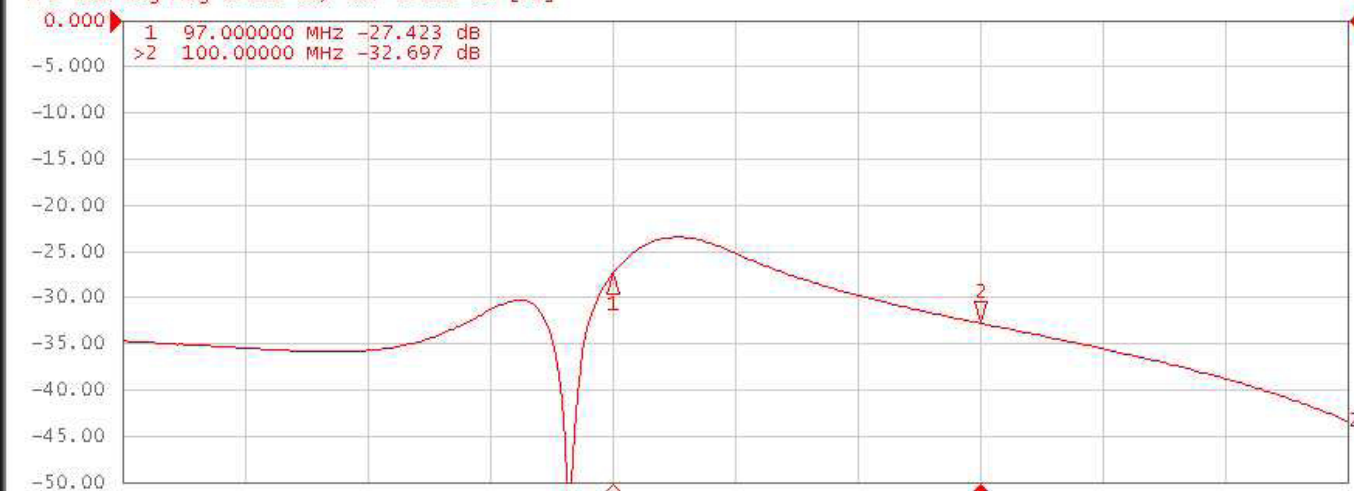

FDB/4000 W,B IN - LOAD

Tr1 S21 Log Mag 5.000 dB/ Ref 0.000 dB [RT]

Tr2 S11 Log Mag 5.000 dB/ Ref 0.000 dB [F1]

1 Center 98 MHz

IFBW 30 kHz

Span 10 MHz Cor |

Meas Stop ExtRef 2015-02-13 00:10

System