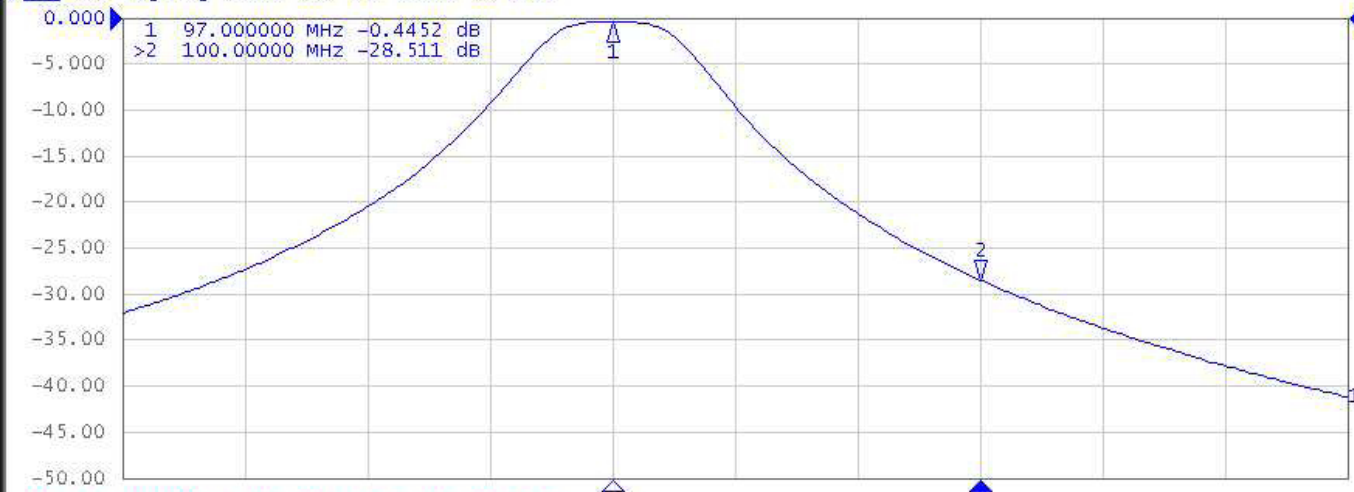

FDB/4000 W,B IN - LOAD

Tr1 S21 Log Mag 5.000 dB/ Ref 0.000 dB [RT]

Tr2 S11 Log Mag 5.000 dB/ Ref 0.000 dB [F1]

1 Center 98 MHz

IFBW 30 kHz

Span 10 MHz Cor |

Meas Stop ExtRef 2015-02-13 00:10

System