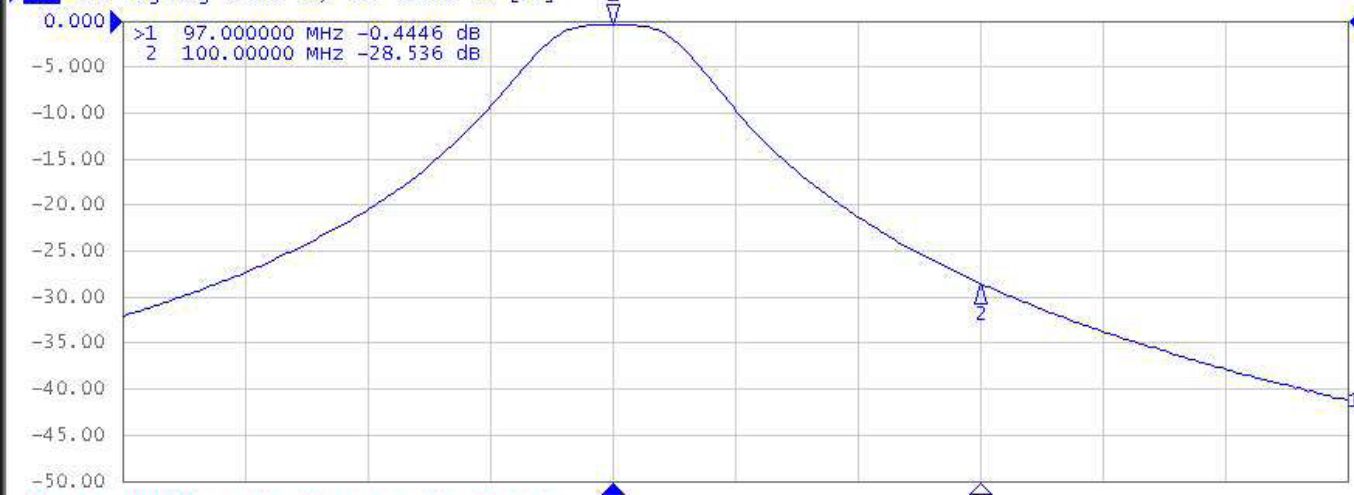

FDB/4000 N.B IN - OUT

Tr1 S21 Log Mag 5.000 dB/ Ref 0.000 dB [RT]

Tr2 S11 Log Mag 5.000 dB/ Ref 0.000 dB [F1]

1 Center 98 MHz

IFBW 30 kHz

Span 10 MHz Cor |

Meas Stop ExtRef 2015-02-13 00:03

System