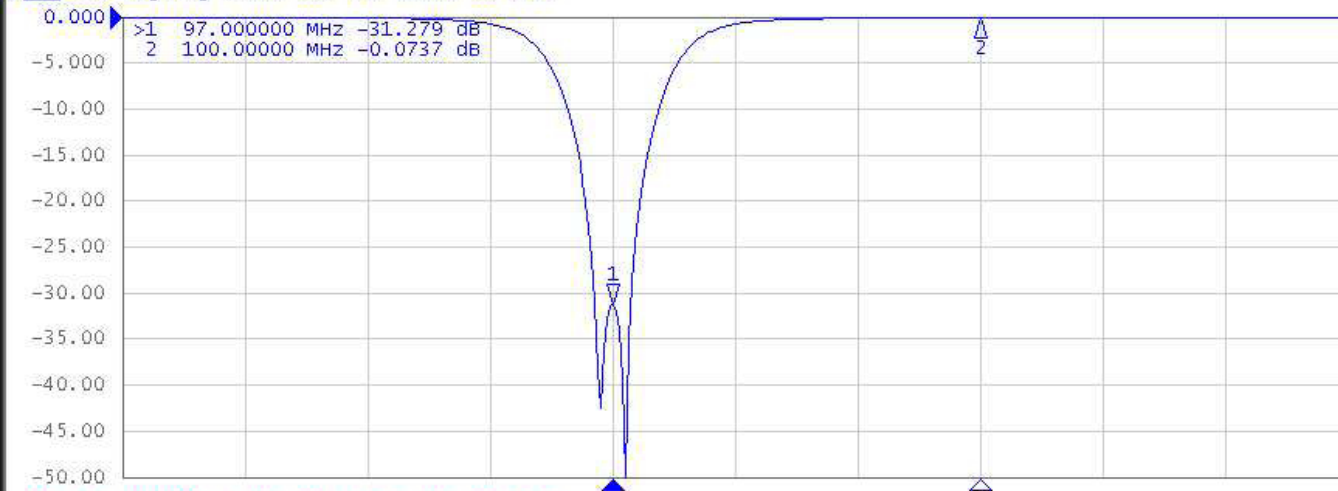

FDB/4000 N.B IN - LOAD

Tr1 S21 Log Mag 5.000 dB/ Ref 0.000 dB [RT]

Tr2 S11 Log Mag 5.000 dB/ Ref 0.000 dB [F1]

1 Center 98 MHz

IFBW 30 kHz

Span 10 MHz Cor |

Meas Stop ExtRef 2015-02-13 00:02

System