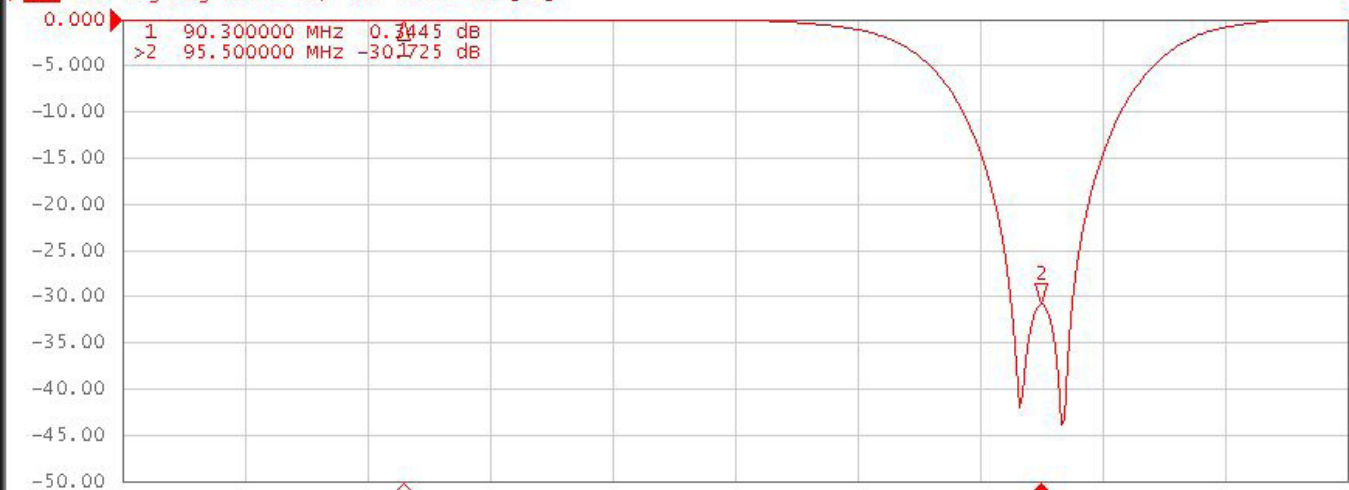

FDB/2000S

Tr1 S21 Log Mag 5.000 dB/ Ref 0.000 dB [ER]

Tr2 S11 Log Mag 5.000 dB/ Ref 0.000 dB [F1]

1 Center 93 MHz

IFBW 30 kHz

Span 10 MHz C?

System

Print