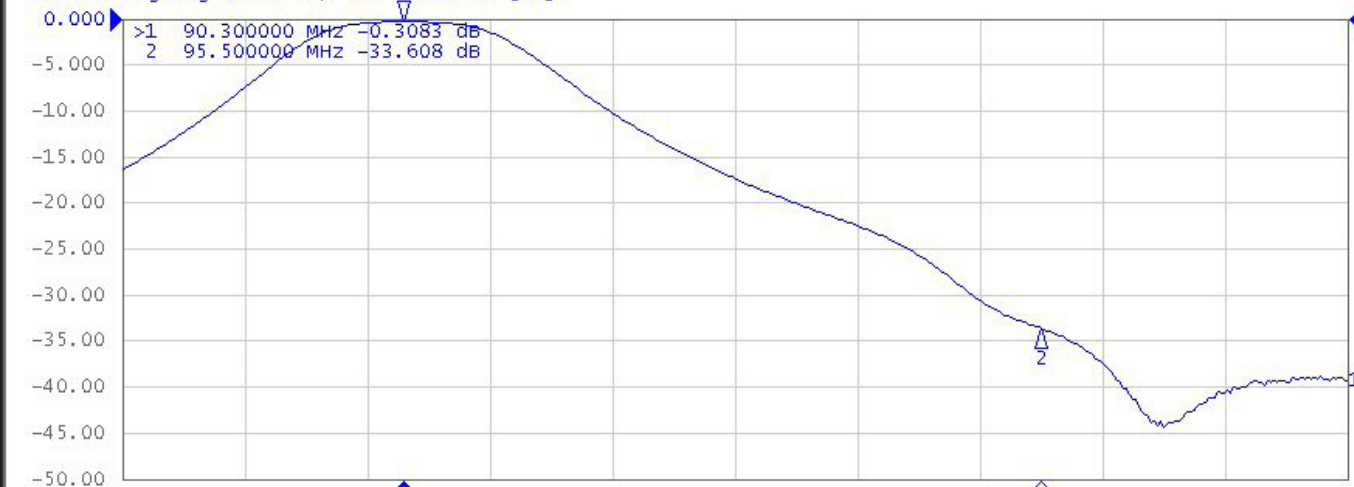

FDB/2000S

Tr1 S21 Log Mag 5.000 dB/ Ref 0.000 dB [ER]

Tr2 S11 Log Mag 5.000 dB/ Ref 0.000 dB [F1]

1 Center 93 MHz

IFBW 30 kHz

Span 10 MHz C?

System

Print