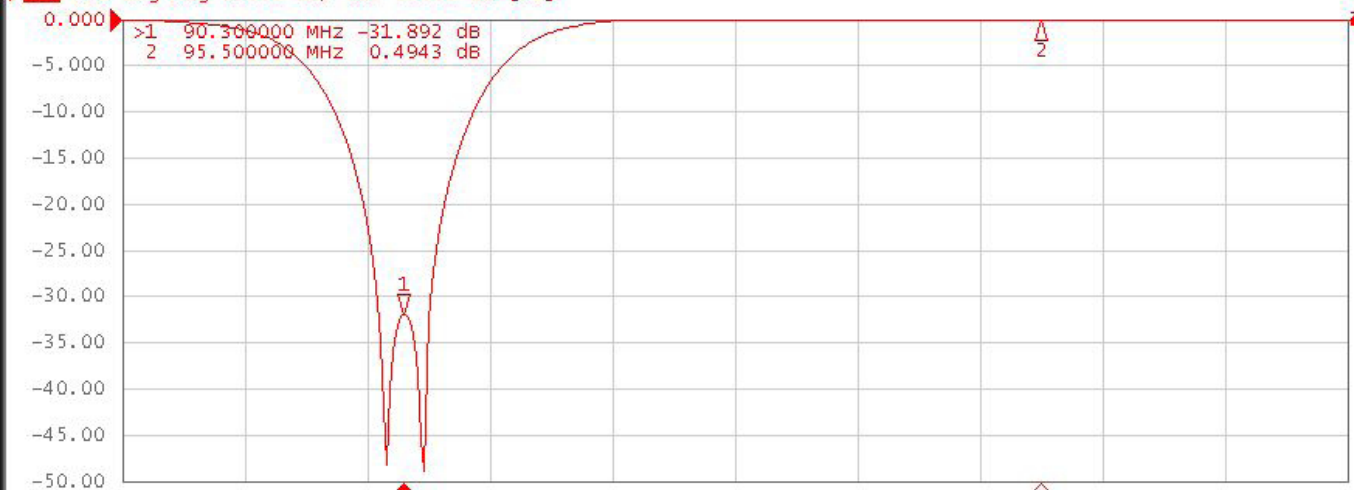

FDB/2000S

Tr1 S21 Log Mag 5.000 dB/ Ref 0.000 dB [ER]

Tr2 S11 Log Mag 5.000 dB/ Ref 0.000 dB [F1]

1 Center 93 MHz

IFBW 30 kHz

Span 10 MHz C?

System

Print