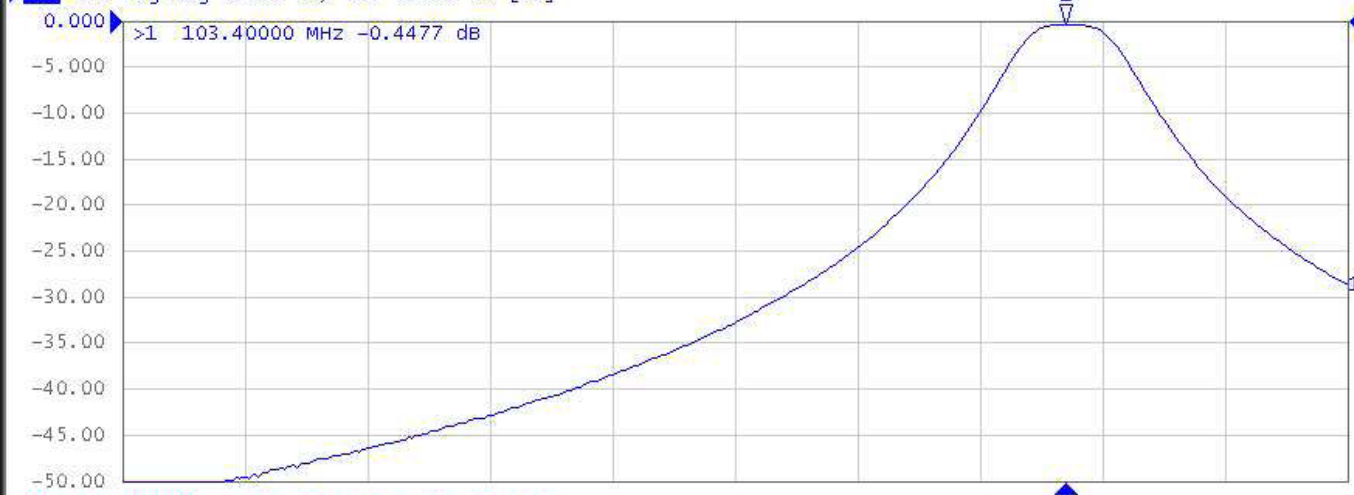

FDB/2000 N,B IN - OUT

Tr1 S21 Log Mag 5.000 dB/ Ref 0.000 dB [ER]

Tr2 S11 Log Mag 5.000 dB/ Ref 0.000 dB [F1]

System

Print

Abort Printing

Printer Setup...

Invert Image