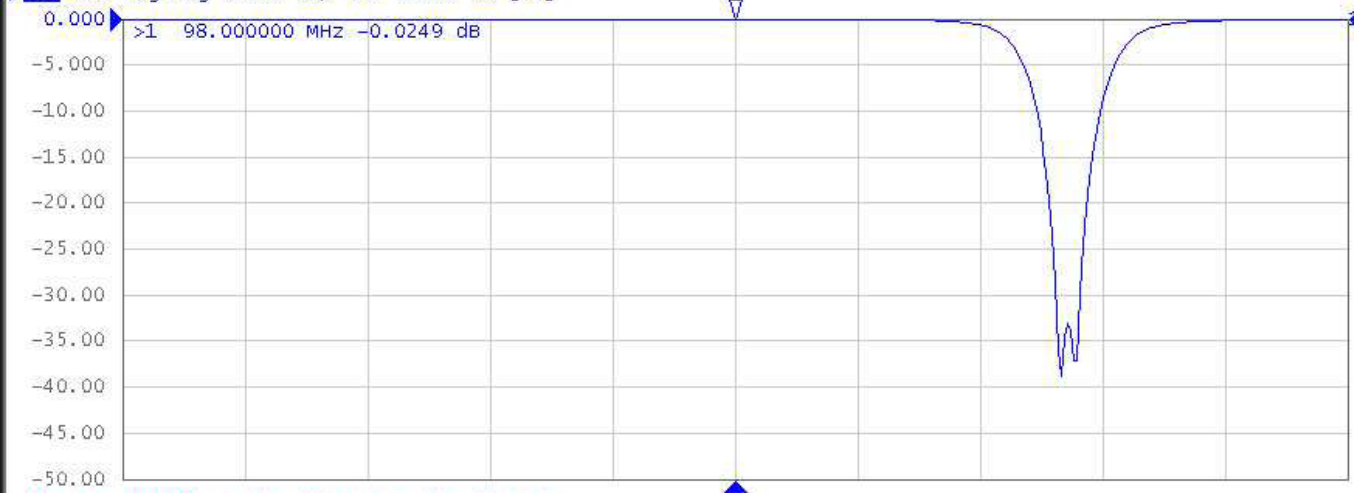

FDB/2000 W.B IN - OUT

Tr1 S21 Log Mag 5.000 dB/ Ref 0.000 dB [ER]

Tr2 S11 Log Mag 5.000 dB/ Ref 0.000 dB [F1]

1 Center 98 MHz

IFBW 30 kHz

Span 20 MHz C?

E5061B Menu

Display

Average

Calibration

Stimulus

Sweep Setup

Trigger

Marker

Marker Search

Marker Function