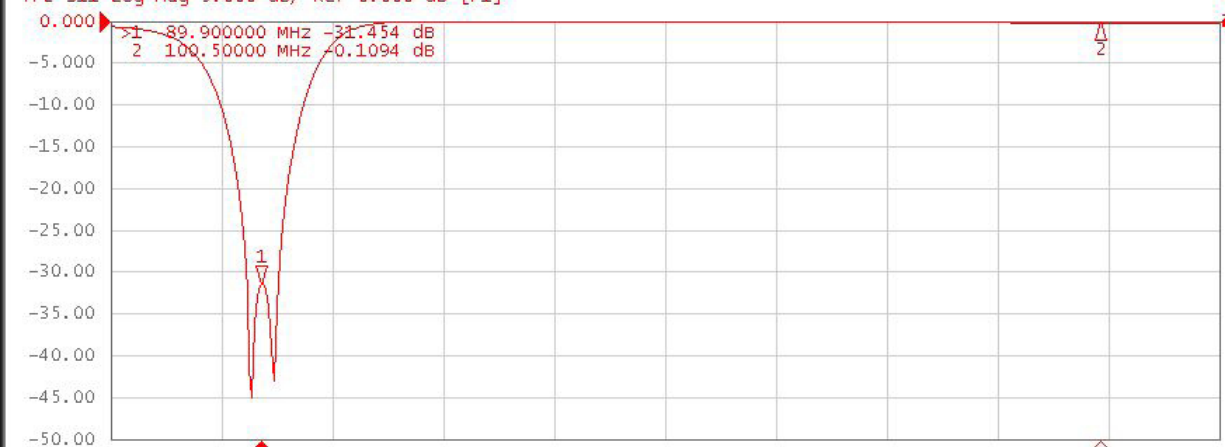

FDB/10000S

Tr1 S21 Log Mag 5.0001dB/ Ref 0.000 dB [ER]

Tr2 S11 Log Mag 5.000 dB/ Ref 0.000 dB [F1]

System

Print

Abort Printing

Printer Setup...

Invert Image