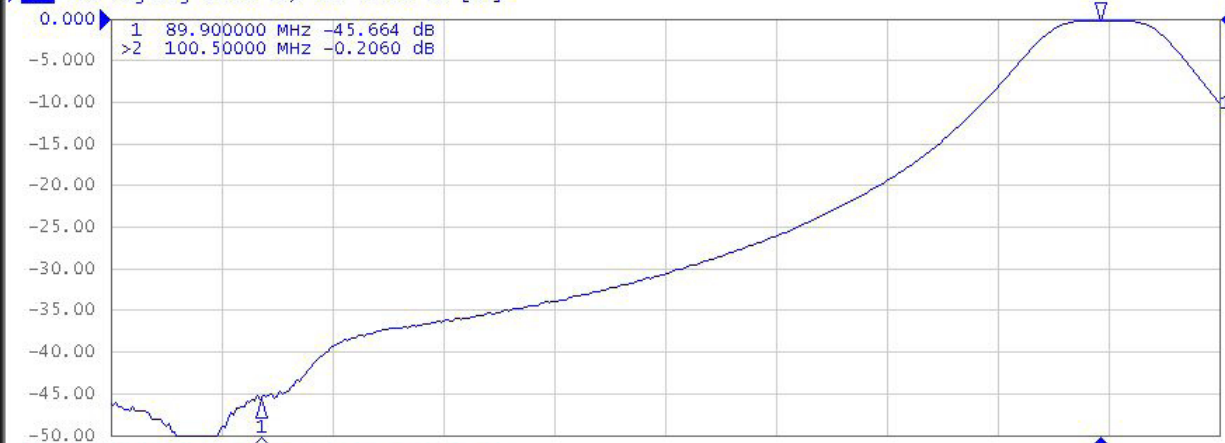

FDB/10000S

Tr1 S21 Log Mag 5.000 dB/ Ref 0.000 dB [ER]

Tr2 S11 Log Mag 5.000 dB/ Ref 0.000 dB [F1]

1 Center 95 MHz

IFBW 30 kHz

Span 14 MHz

!

System