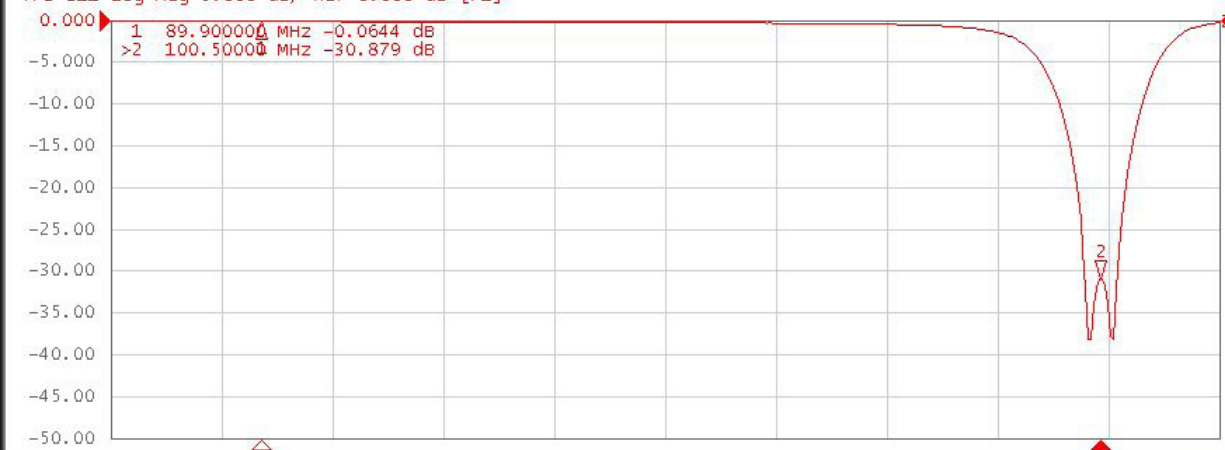

FDB/10000S

Tr1 S21 Log Mag 5.000 dB/ Ref 0.000 dB [ER]

Tr2 S11 Log Mag 5.000 dB/ Ref 0.000 dB [F1]

1 Center 95 MHz

IFBW 30 kHz

Span 14 MHz

!

System