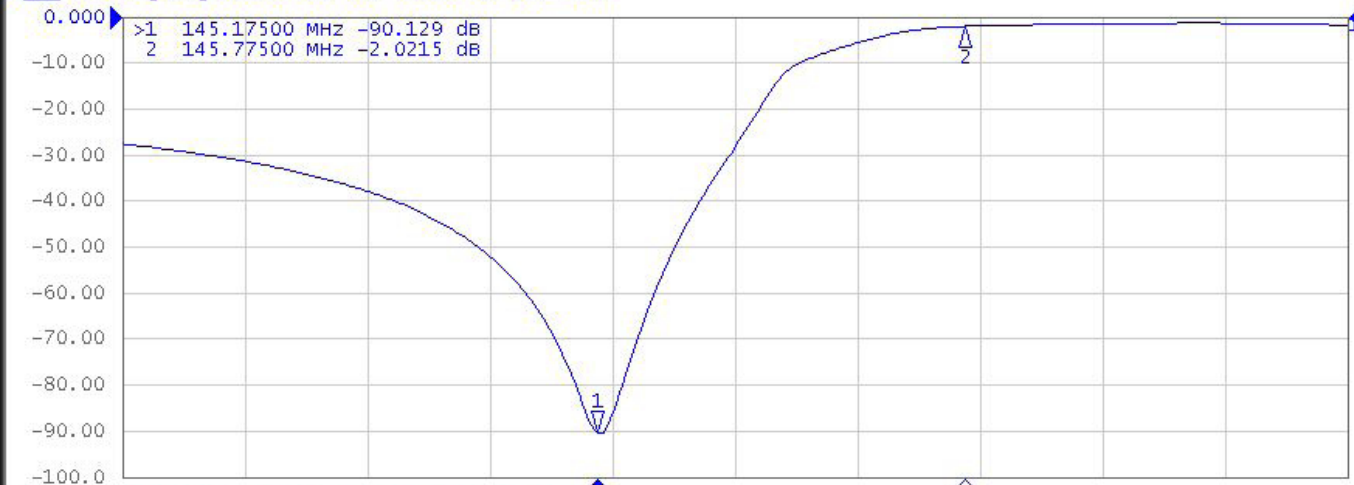

ADB/33V

Tr1 s21 Log Mag 10.00 dB/ Ref 0.000 dB [RT smo]

Tr2 s11 Log Mag 5.000 dB/ Ref 0.000 dB [F1]

1 Center 145.4 MHz

IFBW 30 kHz

Span 2 MHz 32/32 C?

System

Print