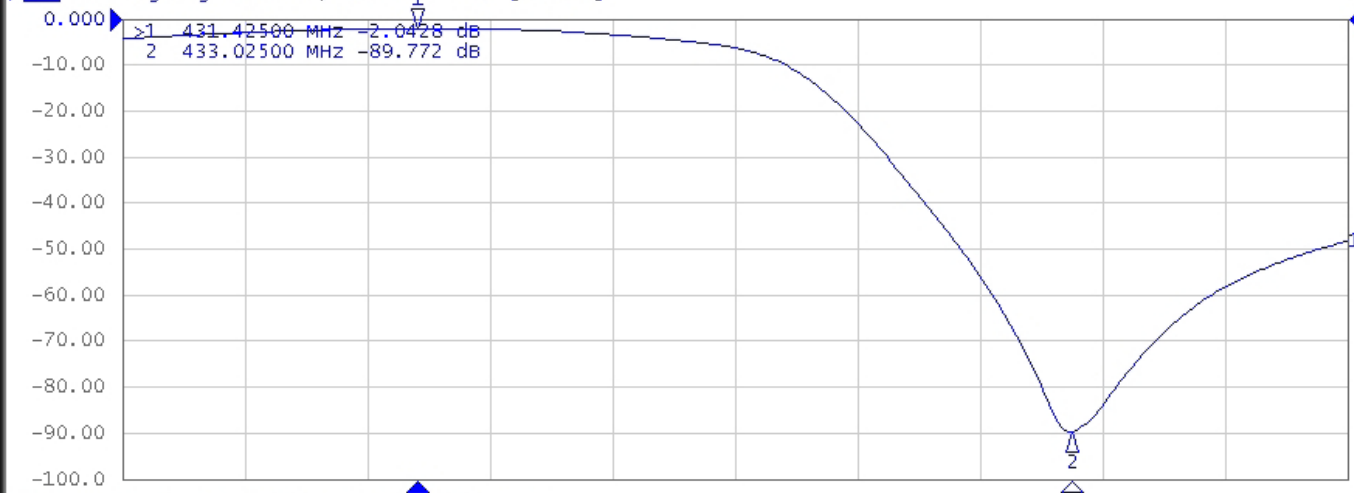

ADB/33U

▶ Tr1 S21 Log Mag 10.00 dB/ Ref 0.000 dB [ER Smo]

Tr2 S11 Log Mag 5.000 dB/ Ref 0.000 dB [F1]

1 Center 432.2 MHz

IFBW 30 kHz

Span 3 MHz 16/16 C?

System

Print