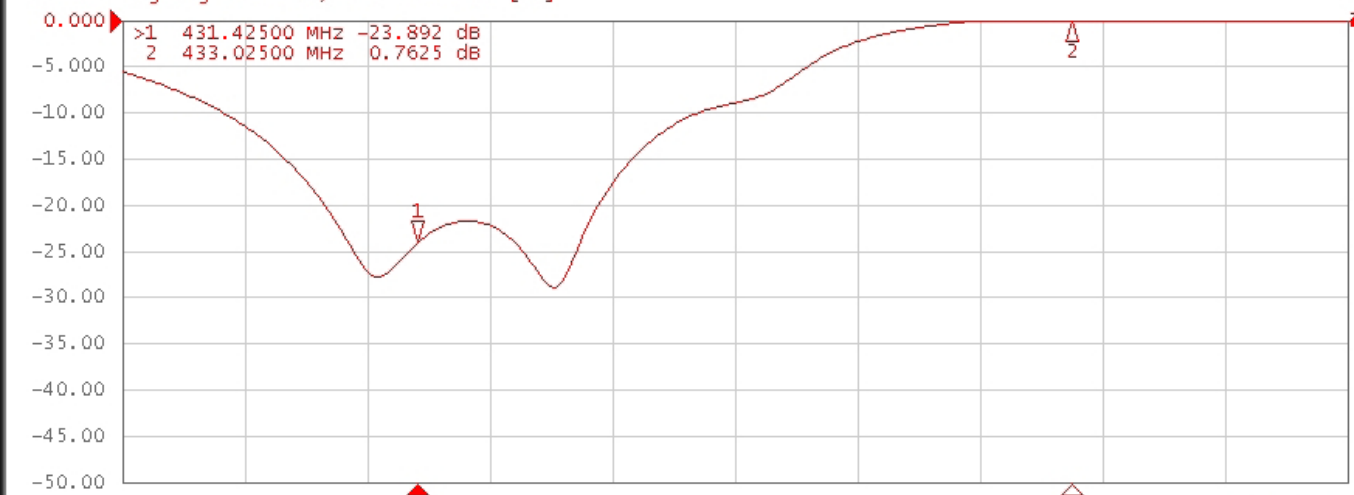

ADB/33U

▶ Tr1 S21 Log Mag 10.00 dB/ Ref 0.000 dB [ER Smo]

Tr2 S11 Log Mag 5.000 dB/ Ref 0.000 dB [F1]

1 Center 432.2 MHz

IFBW 30 kHz

Span 3 MHz 16/16 C?

System

Print