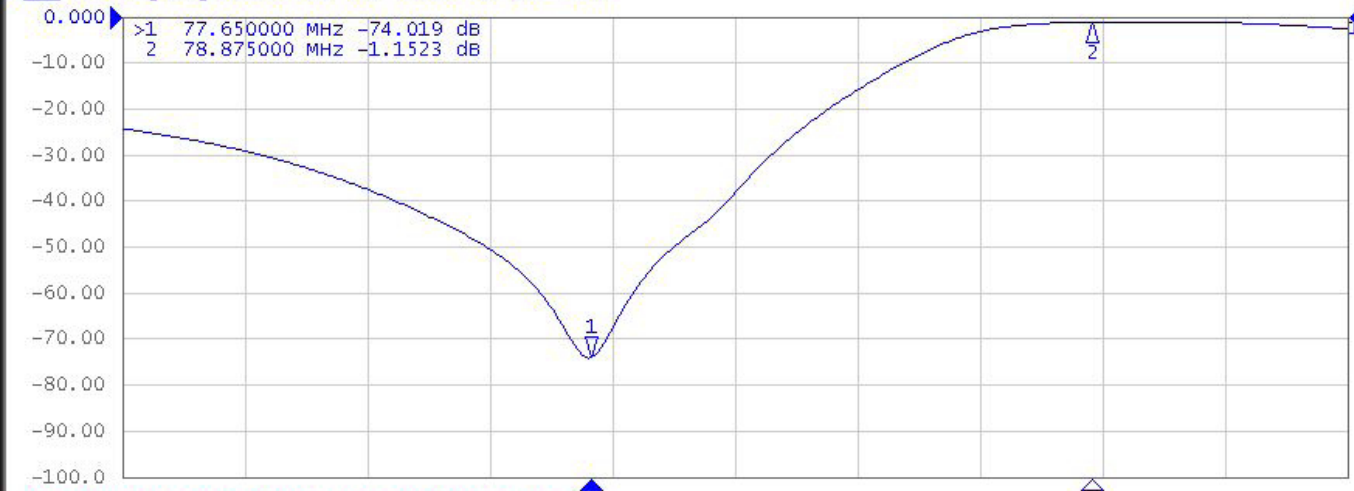

ADB/22V-70

Tr1 S21 Log Mag 10.00 dB/ Ref 0.000 dB [ER Smo]

Tr2 S11 Log Mag 5.000 dB/ Ref 0.000 dB [F1]

1 Center 78 MHz

IFBW 30 kHz

Span 3 MHz

4/4

Cor |