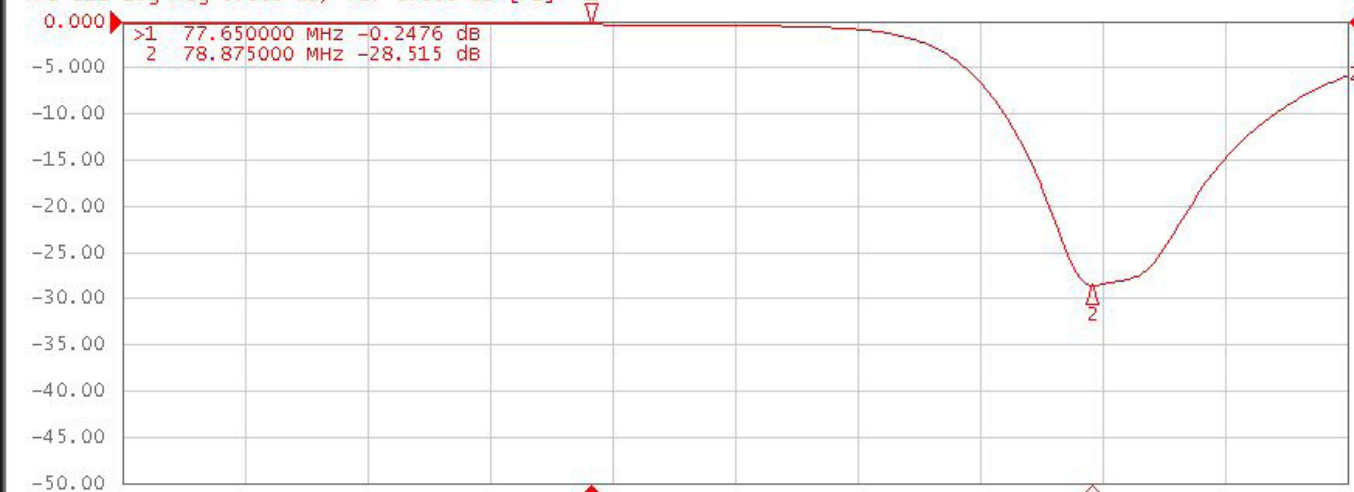

ADB/22V-70

Tr1 S21 Log Mag 10.00 dB/ Ref 0.000 dB [ER Smo]

Tr2 S11 Log Mag 5.000 dB/ Ref 0.000 dB [F1]

1 Center 78 MHz

IFBW 30 kHz

Span 3 MHz

4/4

Cor |