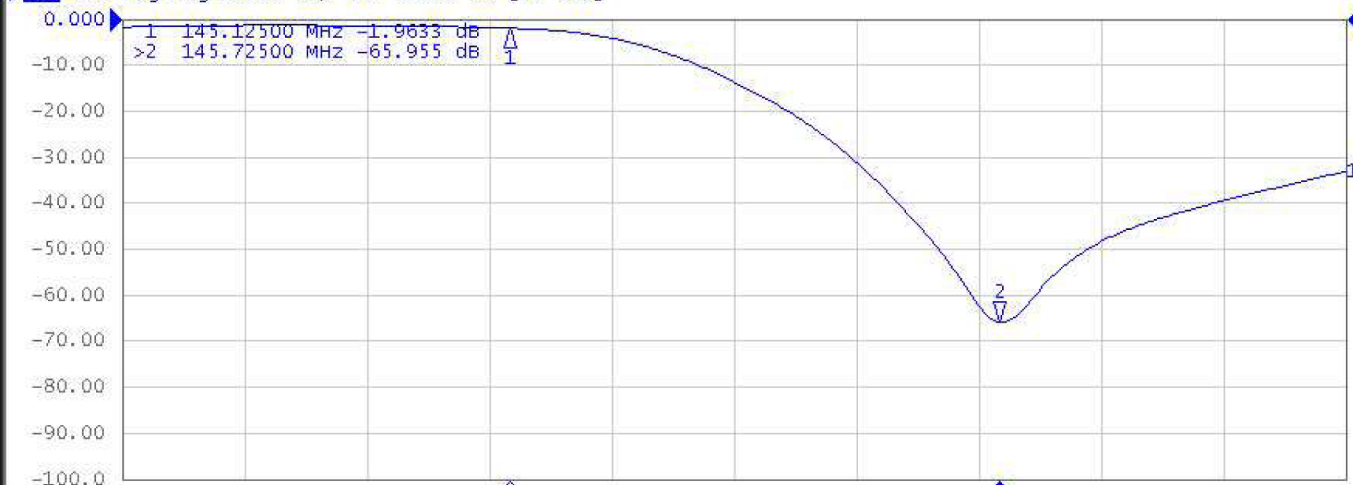

ADB/22V

Tr1 S21 Log Mag 10.00 dB/ Ref 0.000 dB [RT Smo]

Tr2 S11 Log Mag 5.000 dB/ Ref 0.000 dB [F1]

1 Center 145.4 MHz

IFBW 30 kHz

Span 1.5 MHz 16/16 C?

Meas Stop ExtRef 2015-12-11 08:00

System