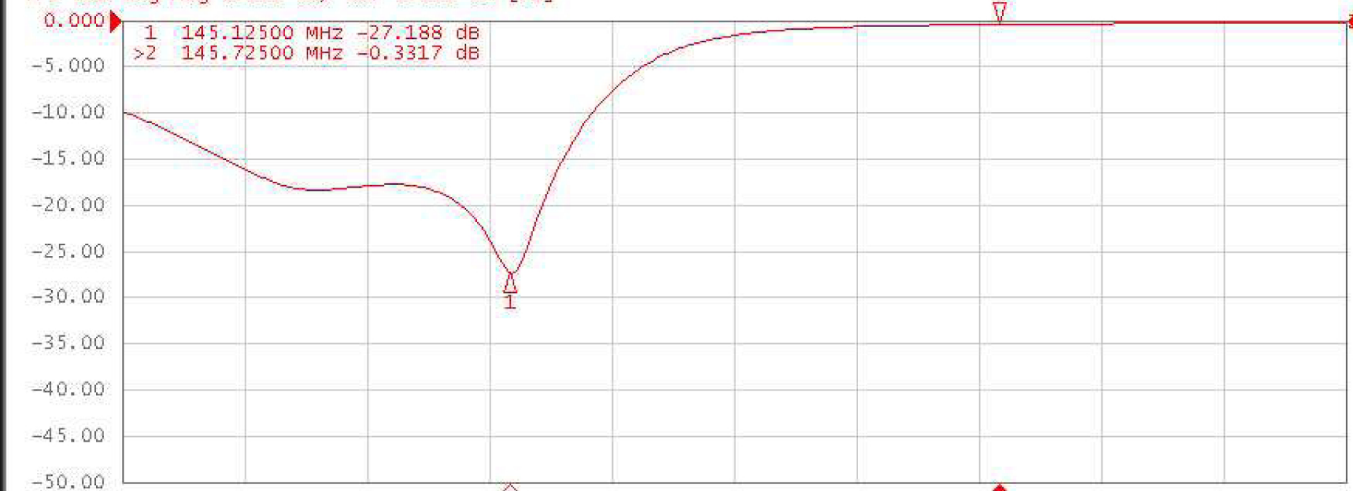

ADB/22V

Tr1 S21 Log Mag 10.00 dB/ Ref 0.000 dB [RT Smo]

Tr2 S11 Log Mag 5.000 dB/ Ref 0.000 dB [F1]

1 Center 145.4 MHz

IFBW 30 kHz

Span 1.5 MHz 16/16 C?

Meas Stop ExtRef 2015-12-11 08:00

System