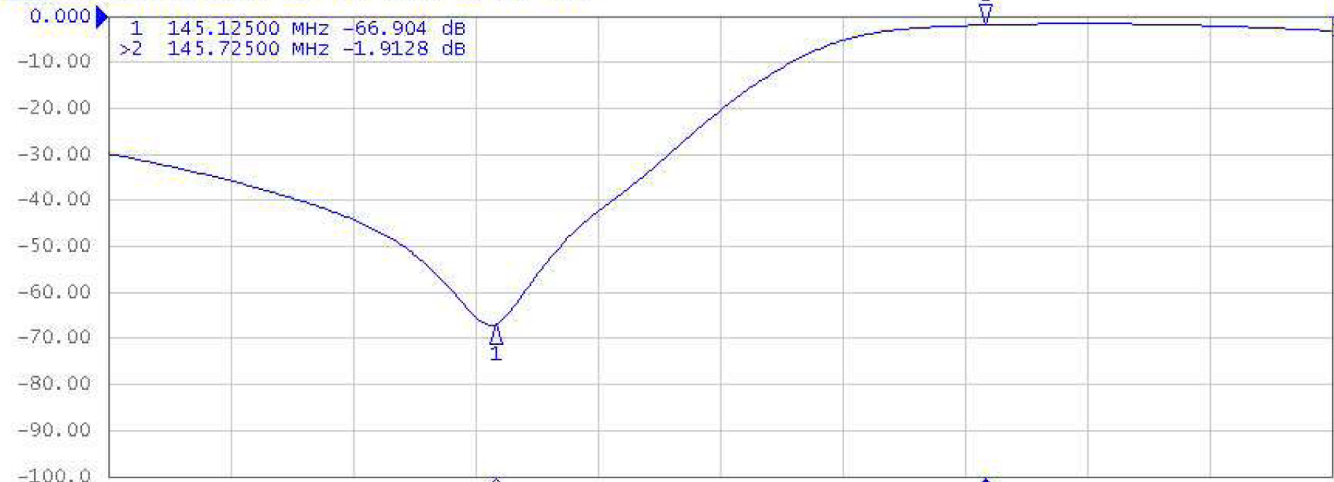

ADB/22V

Tr1 S21 Log Mag 10.00 dB/ Ref 0.000 dB [RT Smo]

Tr2 S11 Log Mag 5.000 dB/ Ref 0.000 dB [F1]

System

- Print
- Abort Printing
- Printer Setup...
- Invert Image
  - ON
- Dump Screen Image...
- Misc Setup
- Backlight
  - ON
- Overload Recovery
- Firmware Revision
- Service Menu
- Help
- Return