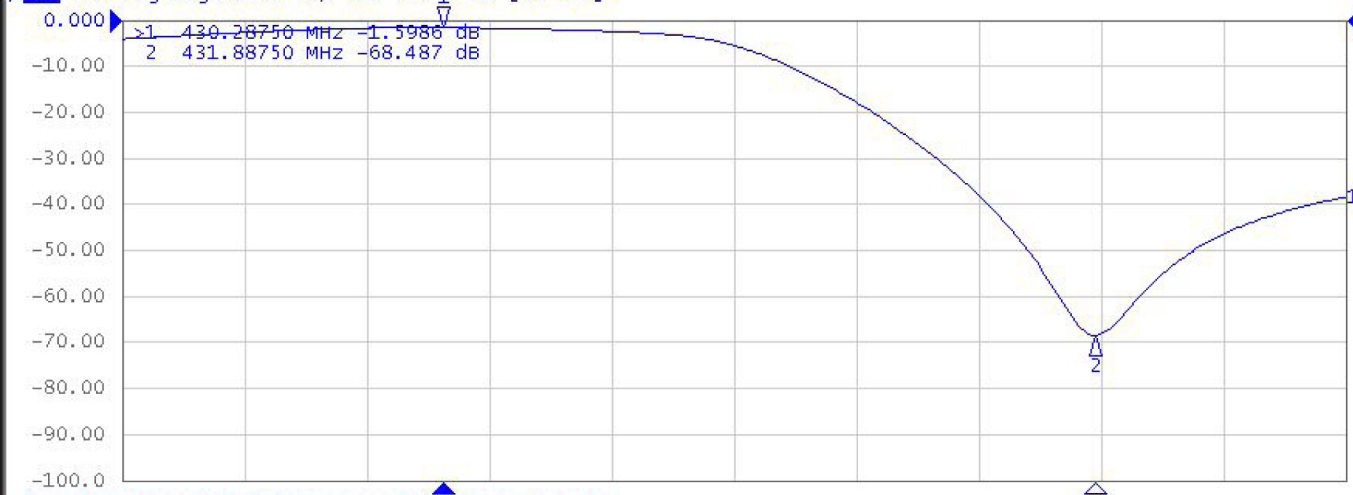

ADB/22U

Tr1 S21 Log Mag 10.00 dB/ Ref 0.000 dB [ER Smo]

Tr2 S11 Log Mag 5.000 dB/ Ref 0.000 dB [F1 Smo]

System

Print

Abort Printing

Printer Setup...

Invert Image