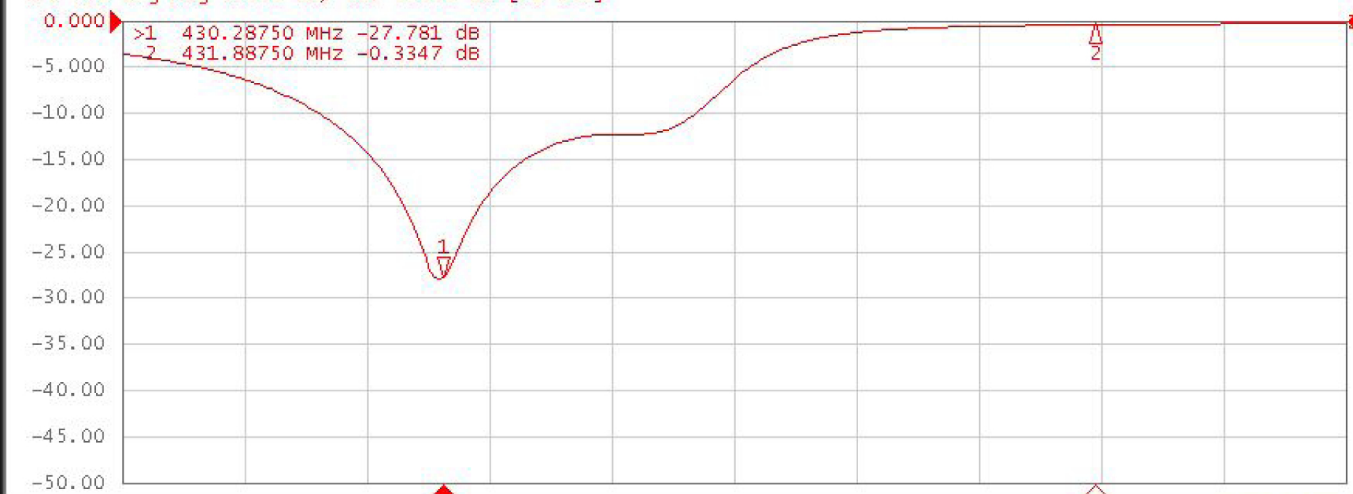

ADB/22U

Tr1 S21 Log Mag 10.00 dB/ Ref 0.000 dB [ER Smo]

Tr2 S11 Log Mag 5.000 dB/ Ref 0.000 dB [F1 Smo]

System

Print

Abort Printing

Printer Setup...

Invert Image