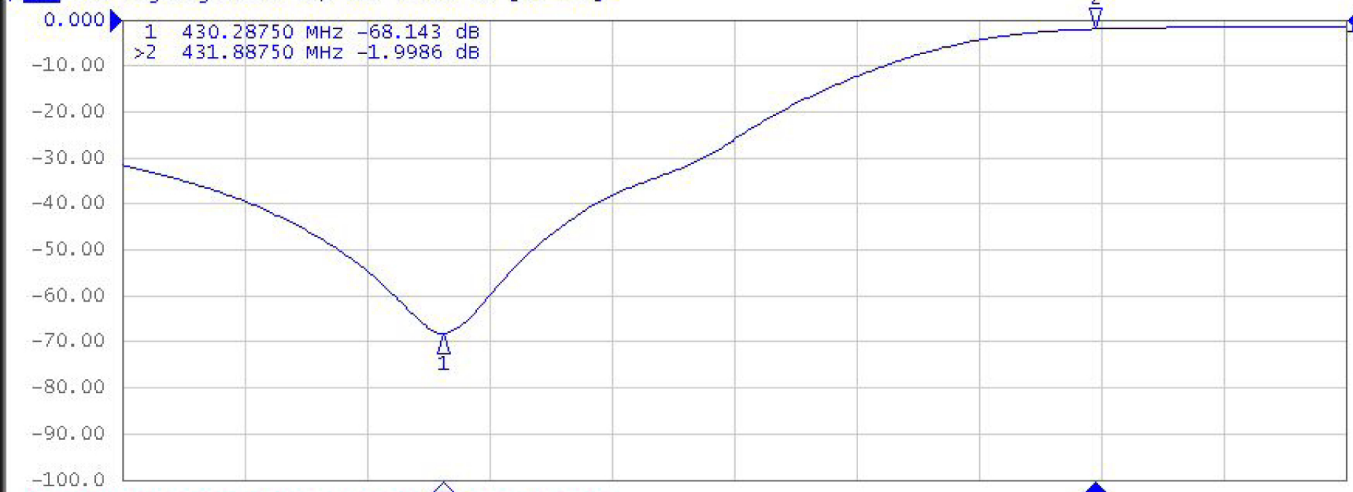

ADB/22U

Tr1 S21 Log Mag 10.00 dB/ Ref 0.000 dB [ER smo]

Tr2 S11 Log Mag 5.000 dB/ Ref 0.000 dB [F1 smo]

System

Print

Abort Printing

Printer Setup...

Invert Image