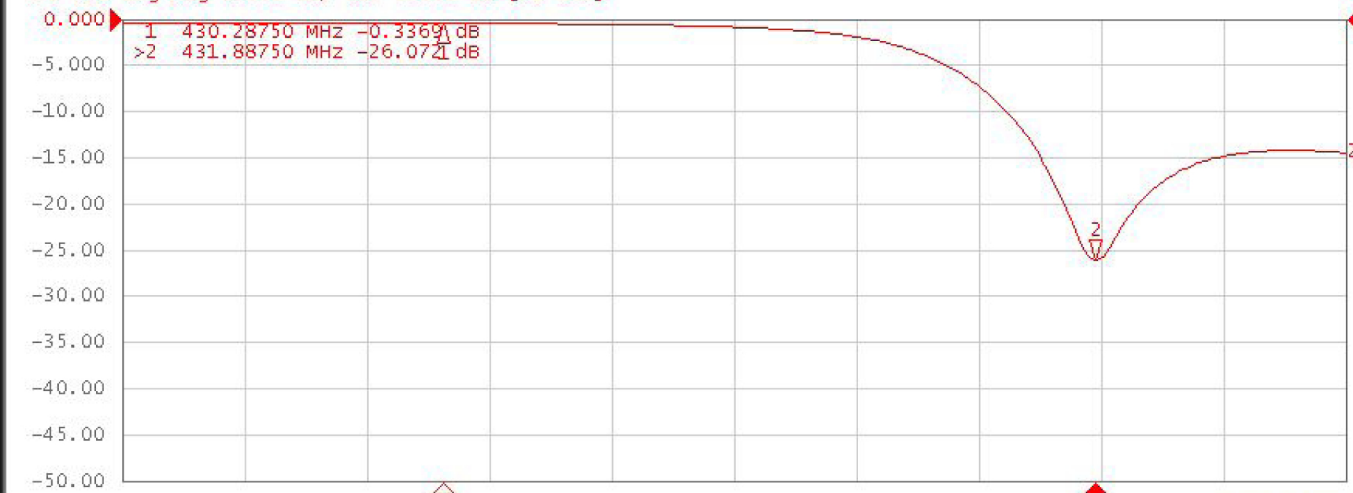

ADB/22U

Tr1 S21 Log Mag 10.00 dB/ Ref 0.000 dB [ER smo]

Tr2 S11 Log Mag 5.000 dB/ Ref 0.000 dB [F1 smo]

System

Print

Abort Printing

Printer Setup...

Invert Image