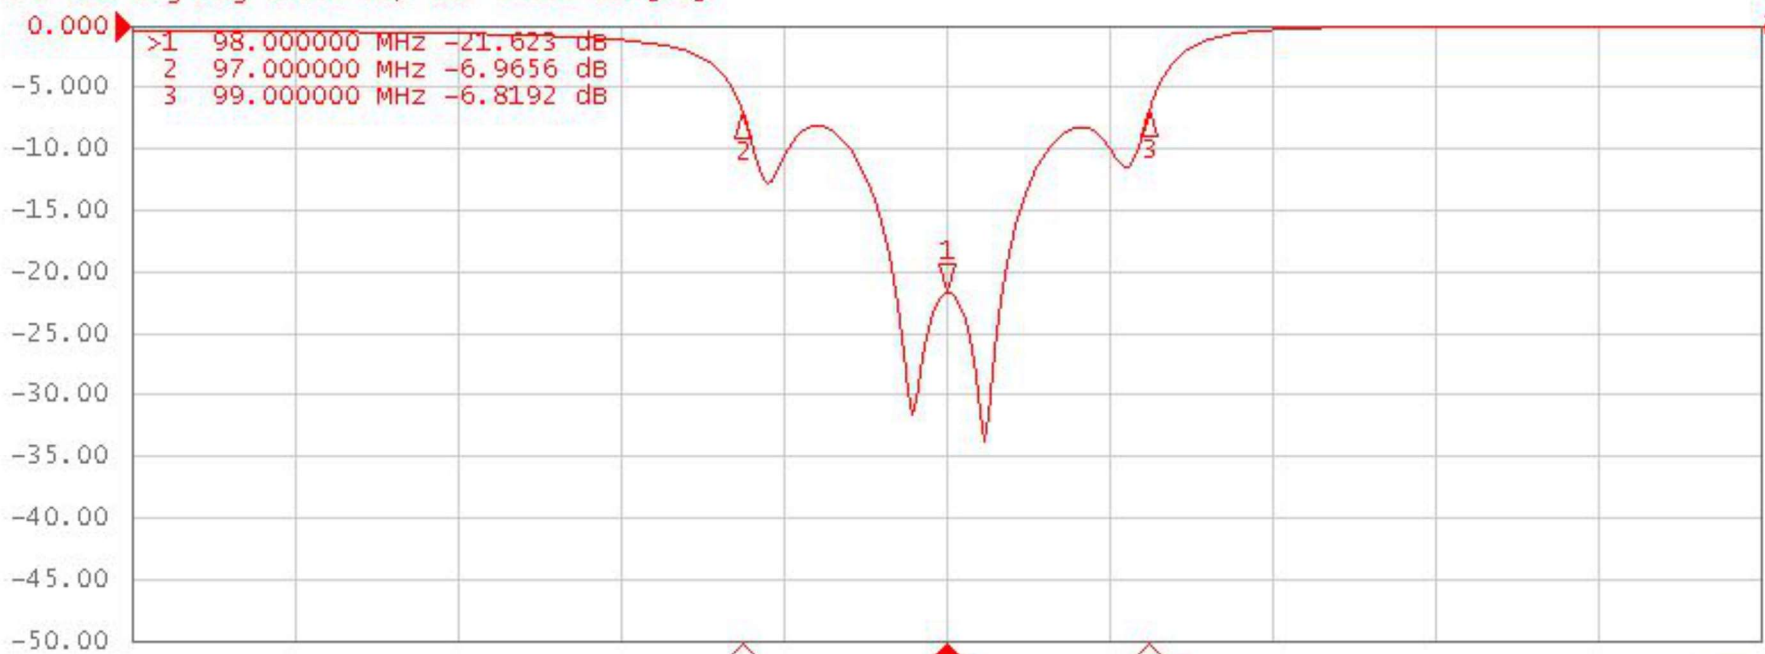

FM-4R

Tr1 S21 Log Mag 5.000 dB/ Ref 0.000 dB [ER]

Tr2 S11 Log Mag 5.000 dB/ Ref 0.000 dB [F1]

1 Center 98 MHz

IFBW 30 kHz

Span 8 MHz

System

Print