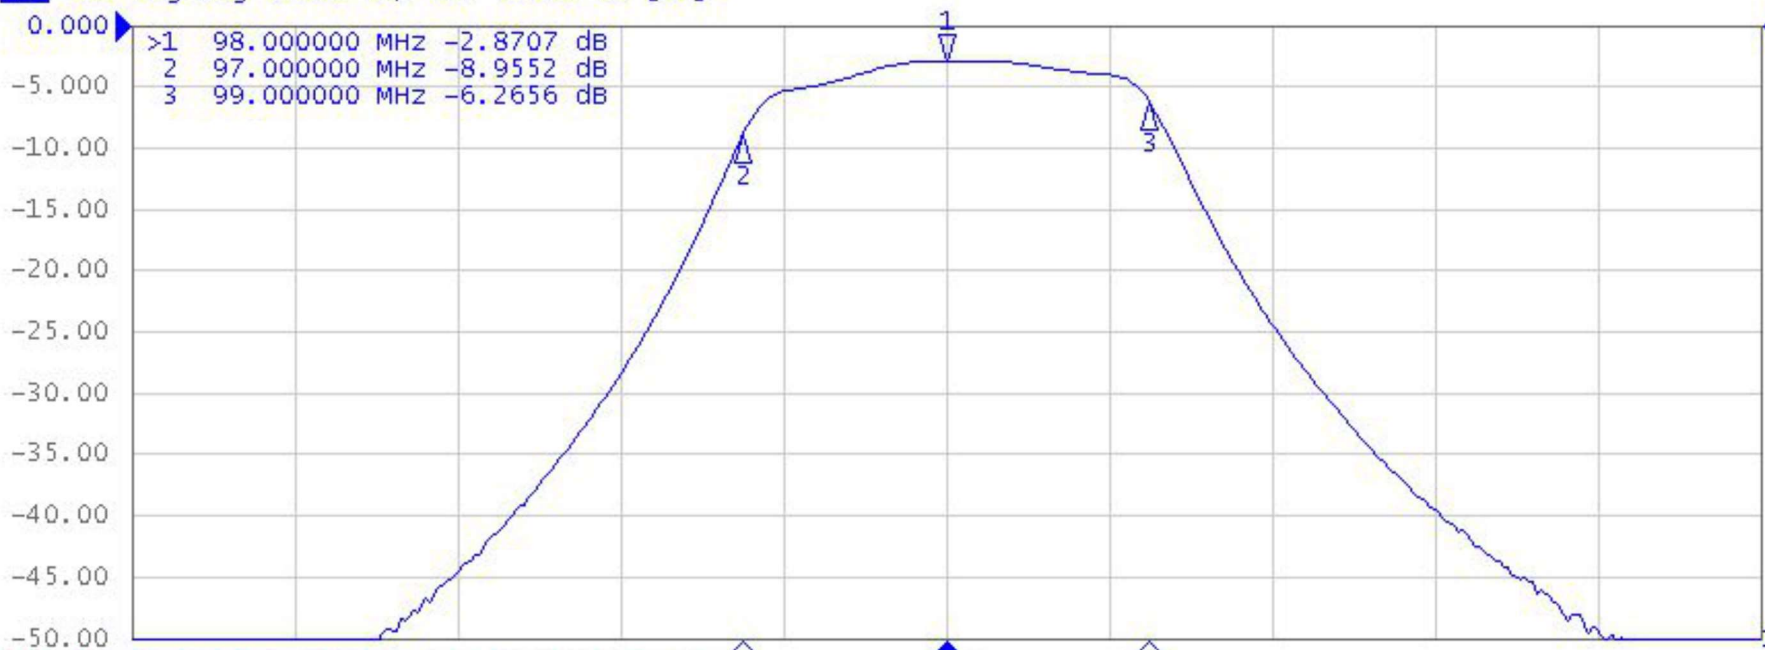

FM-4R

Tr1 S21 Log Mag 5.000 dB/ Ref 0.000 dB [ER]

Tr2 S11 Log Mag 5.000 dB/ Ref 0.000 dB [F1]

1 Center 98 MHz

IFBW 30 kHz

Span 8 MHz

System

Print