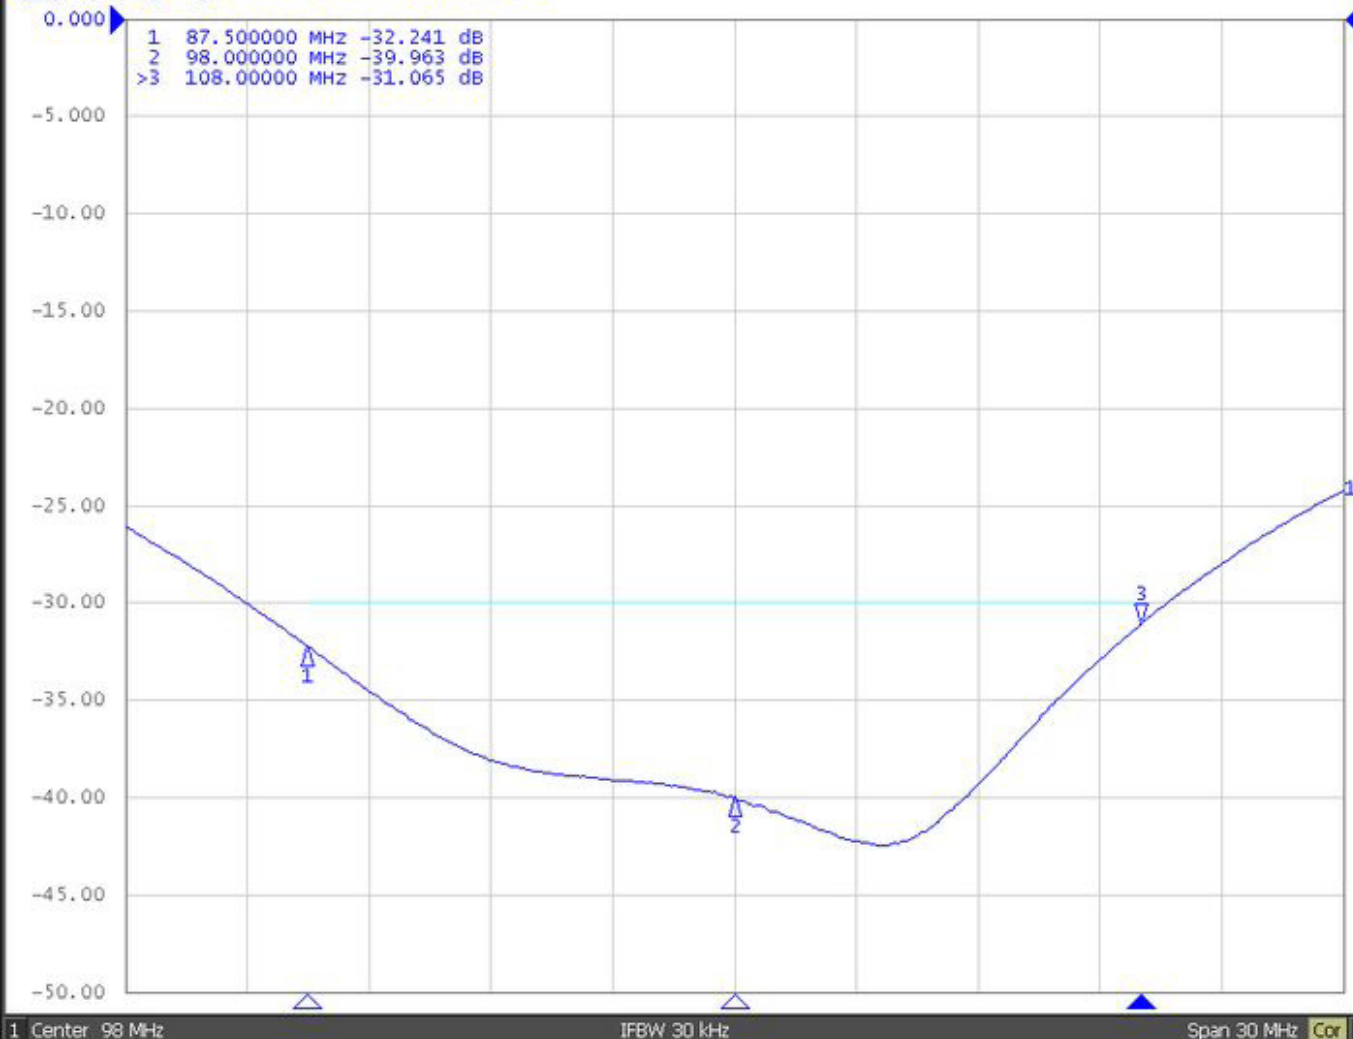

GAXS/EM

▶ Tr1 S11 Log Mag 5.000 dB/ Ref 0.000 dB [F1]

System

Print

Abort Printing

Printer Setup...

Invert Image

ON